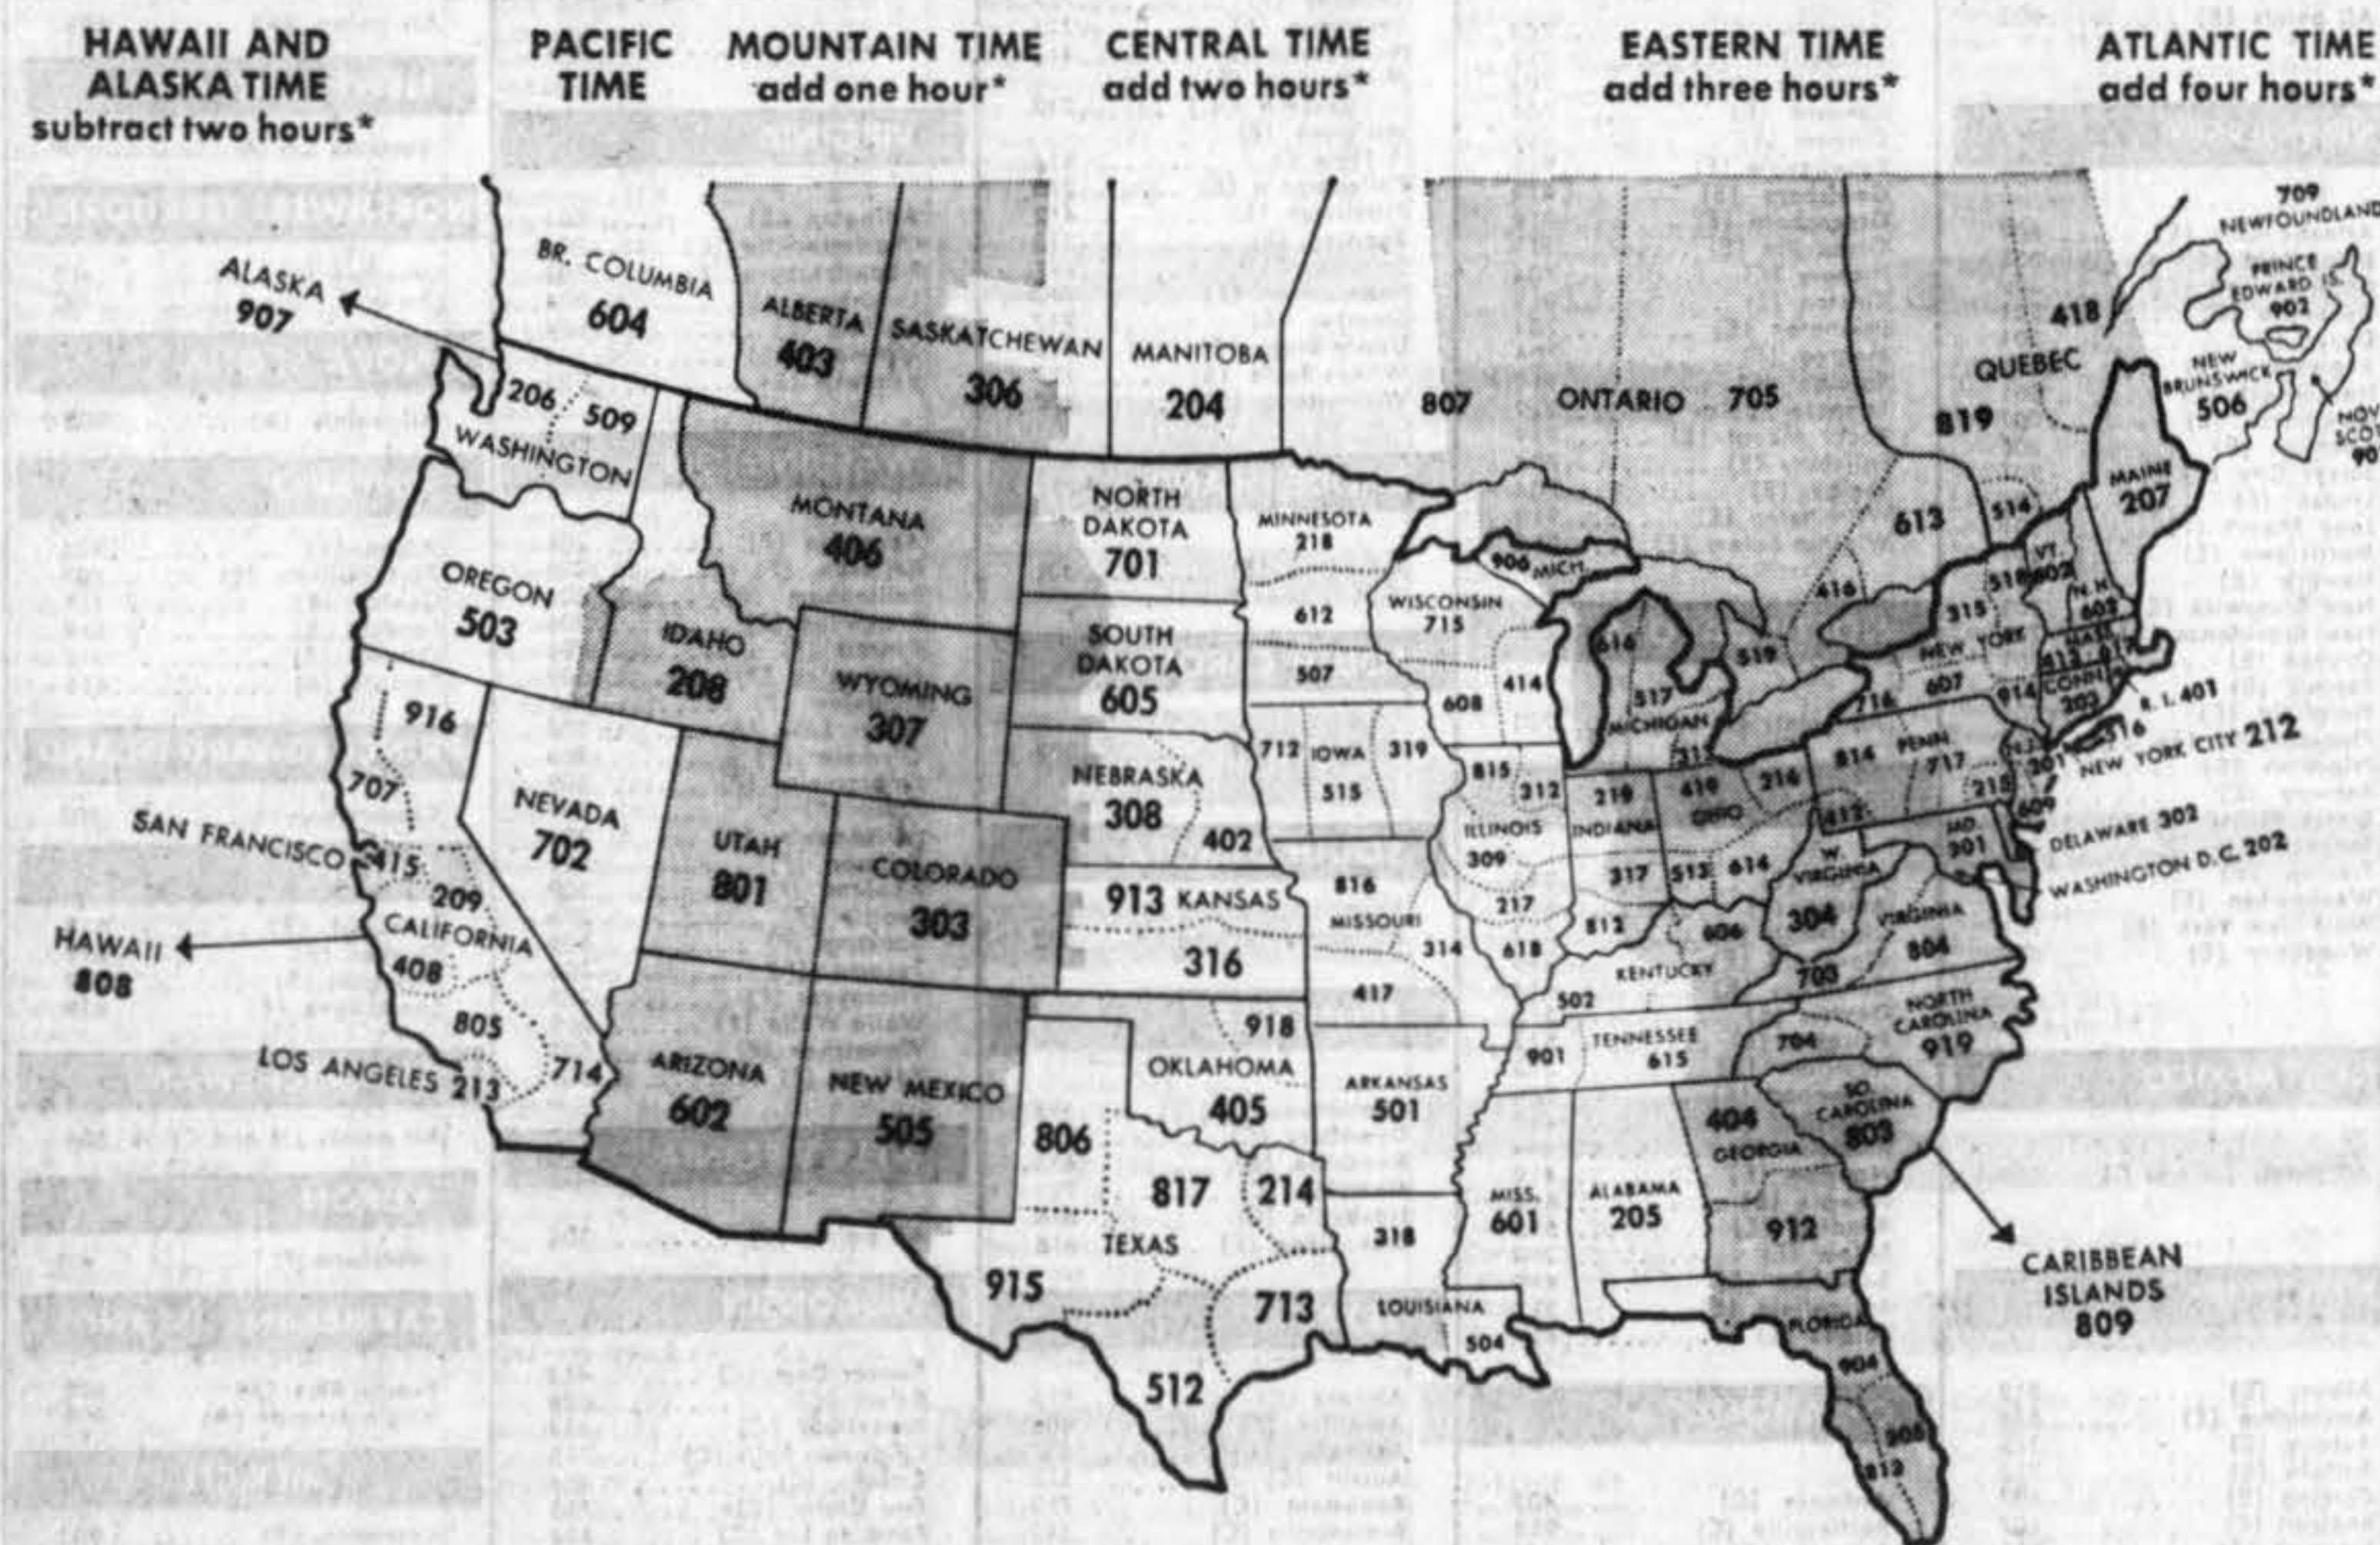

area code map

TIME ZONES
 (M) Mountain Time
 (C) Central Time
 (E) Eastern Time
 (A) Atlantic Time
 (H) Hawaii

AREA CODE NUMBERS throughout the United States and parts of Canada

*Time zones for approximation only. Hours will vary according to Daylight Saving Time at different times of the year.