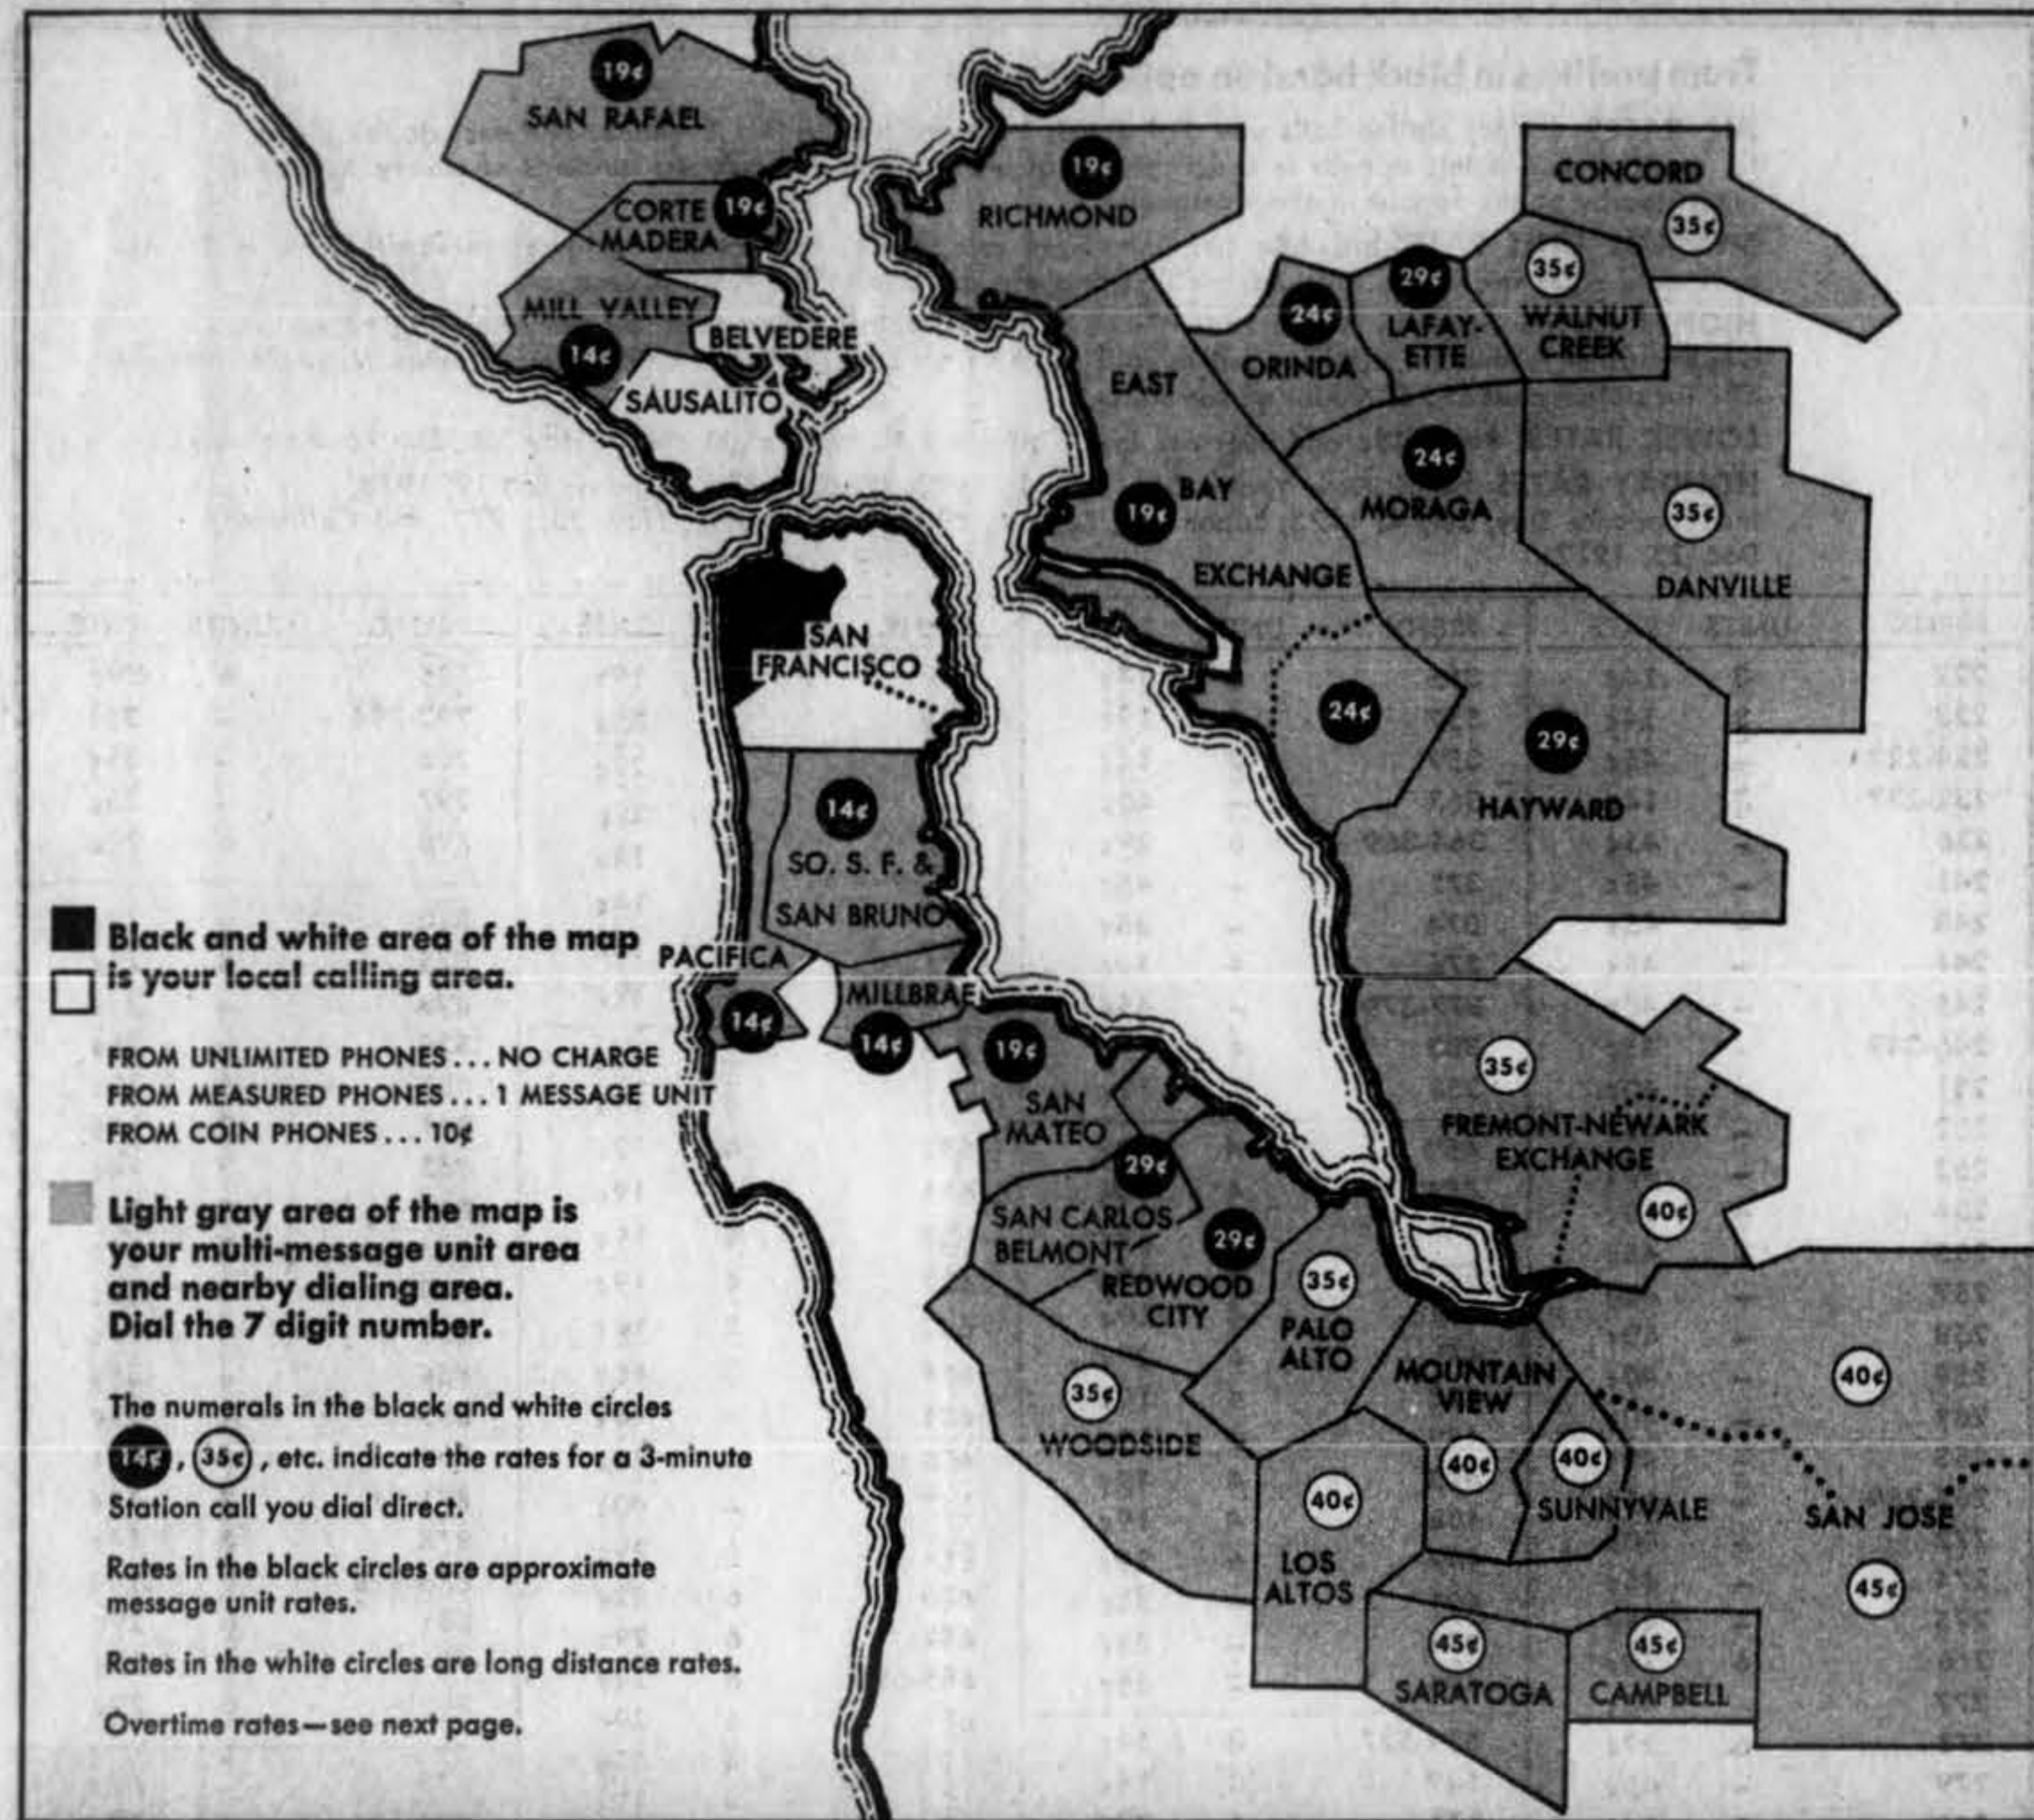

local and nearby dialing area

YOUR PREFIX   221   387   566   664   666   672   731   752
                      386   564   661   665   668   681   751

Prefixes below are in your local calling area. Dial the 7 digit number.

221	362	399	445	545	563	586	661	731	766	789	864	956	993
239	386	421	467	546	564	587	664	751	771	821	885	957	994
282	387	431	468	552	565	621	665	752	774	822	894	981	
285	391	433	469	553	566	622	666	755	775	823	921	982	
332	392	434	474	556	567	626	668	756	776	824	922	983	
333	396	435	478	557	576	641	672	761	777	826	928	986	
334	397	441	495	558	584	647	673	764	781	861	929	989	
346	398	442	542	561	585	648	681	765	788	863	931	992	

nearby rates

From prefixes in black band on opposite page

ALL RATES are for station calls you dial direct. They are for the first 3 minutes and exclude tax. Rates for message unit points appear in exact number of units and in approximate amounts of money. Rates for other nearby points appear in exact amounts.

MESSAGE UNIT RATES are 4.8¢ per unit. From coin phones and foreign exchange service the rate is 5¢. Approximate rates are based on 4.8¢ per unit and are rounded to the nearest cent.

HIGHER RATES apply to station calls dialed by the operator, collect calls, person calls, calls billed to a credit card or to another number, and to calls placed from coin phones to points over 40 miles. Minimum rates are 50¢ for station calls and $1.00 for person calls.

LOWER RATES: Rates 45¢ and over are lower after 6 P.M. every night and all day Sat., Sun., and Holidays.

HOLIDAY RATES apply New Year's Day, Jan. 1, 1973, Washington's Birthday, Feb. 19, 1973, Independence Day, July 4, 1973, Labor Day, Sept 4, 1972, Thanksgiving, Nov. 23, 1972, and Christmas, Dec. 25, 1972.