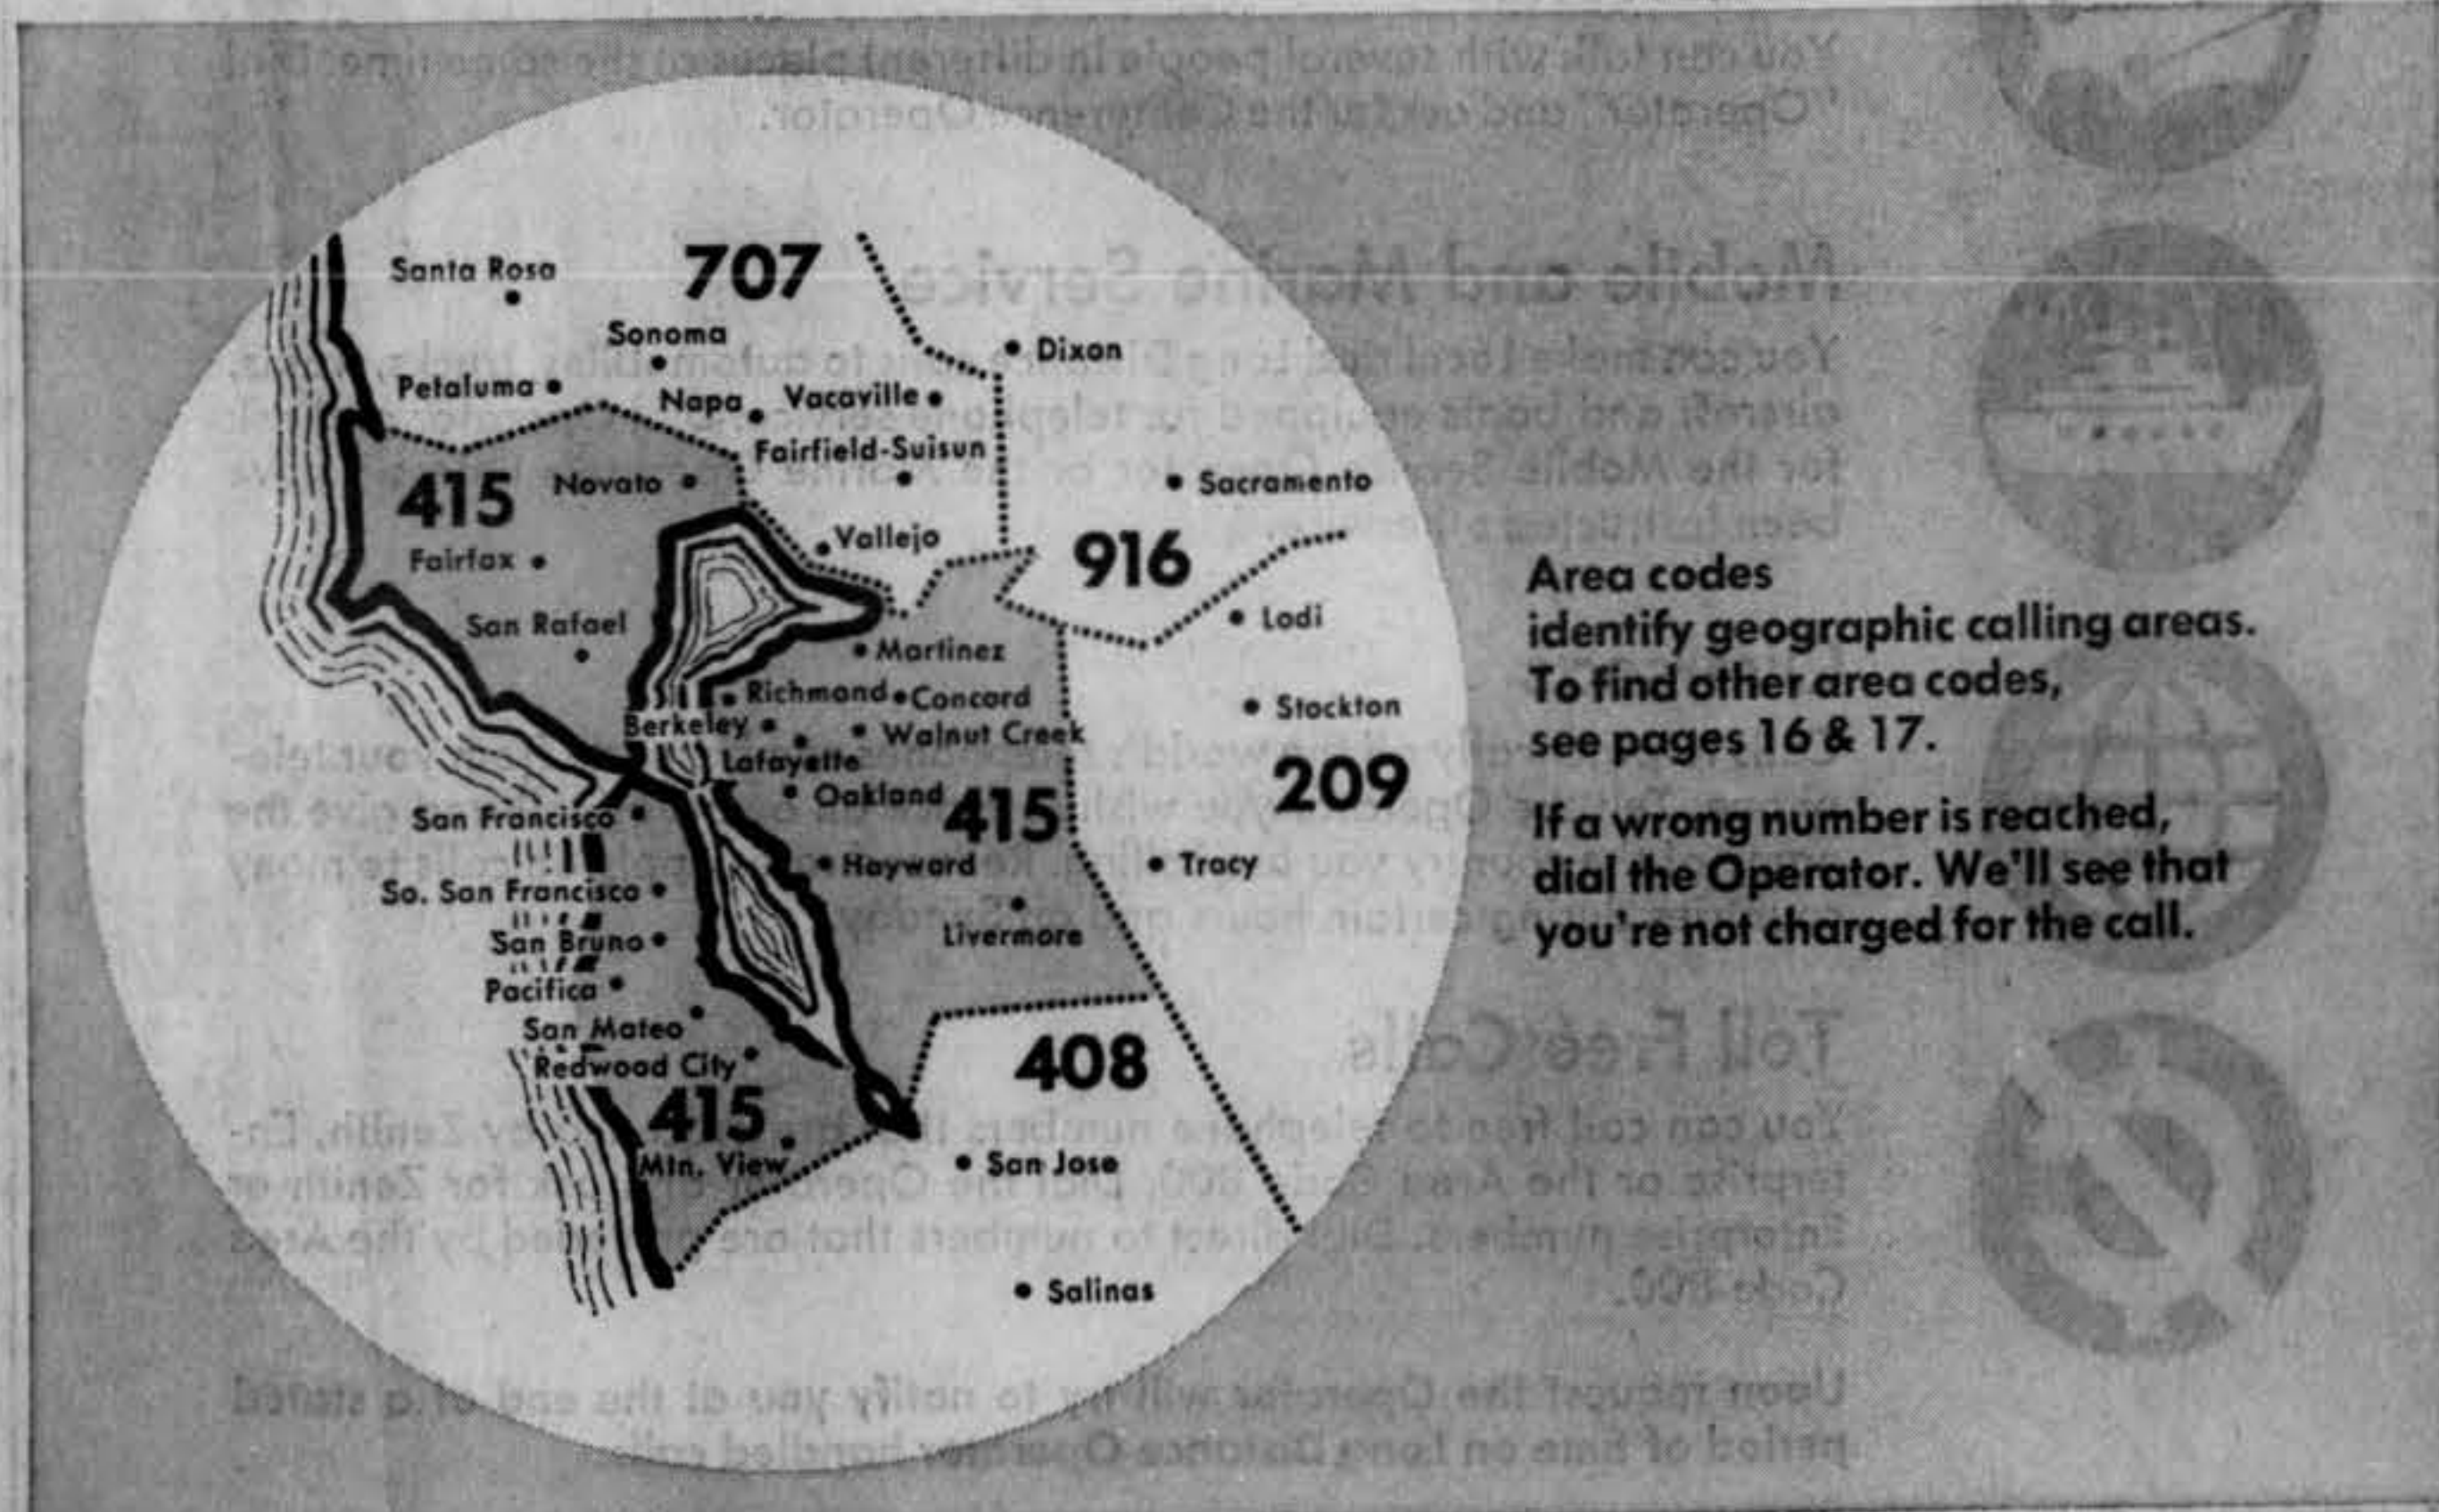

# long distance dialing

**Station Calls**      Inside 415 Area      Dial Telephone Number  
 Outside 415 Area      Dial Area Code + Telephone Number

**Person Calls**  
**Collect Calls**      Inside 415 Area      Dial Operator + Telephone Number  
**Credit Card Calls**      Outside 415 Area      Dial Operator + Area Code + Telephone Number  
**Calls Charged to Another Number**

**Directory Assistance**      Inside 415 Area      Dial 411  
 (Information)      Outside 415 Area      Dial Area Code + 555-1212  
 (no charge)

Area codes identify geographic calling areas. To find other area codes, see pages 16 & 17.

If a wrong number is reached, dial the Operator. We'll see that you're not charged for the call.

# long distance rates within California

Holiday rates apply all day on Washington's Birthday, Independence Day, Labor Day, Thanksgiving, Christmas and New Year's Day.

**Typical Rates from San Francisco** are for the first 3 minutes and do not include tax. For rates to other points, dial operator. An additional charge applies to all station collect calls and calls billed to another telephone. The minimum charge for these calls is 30¢.