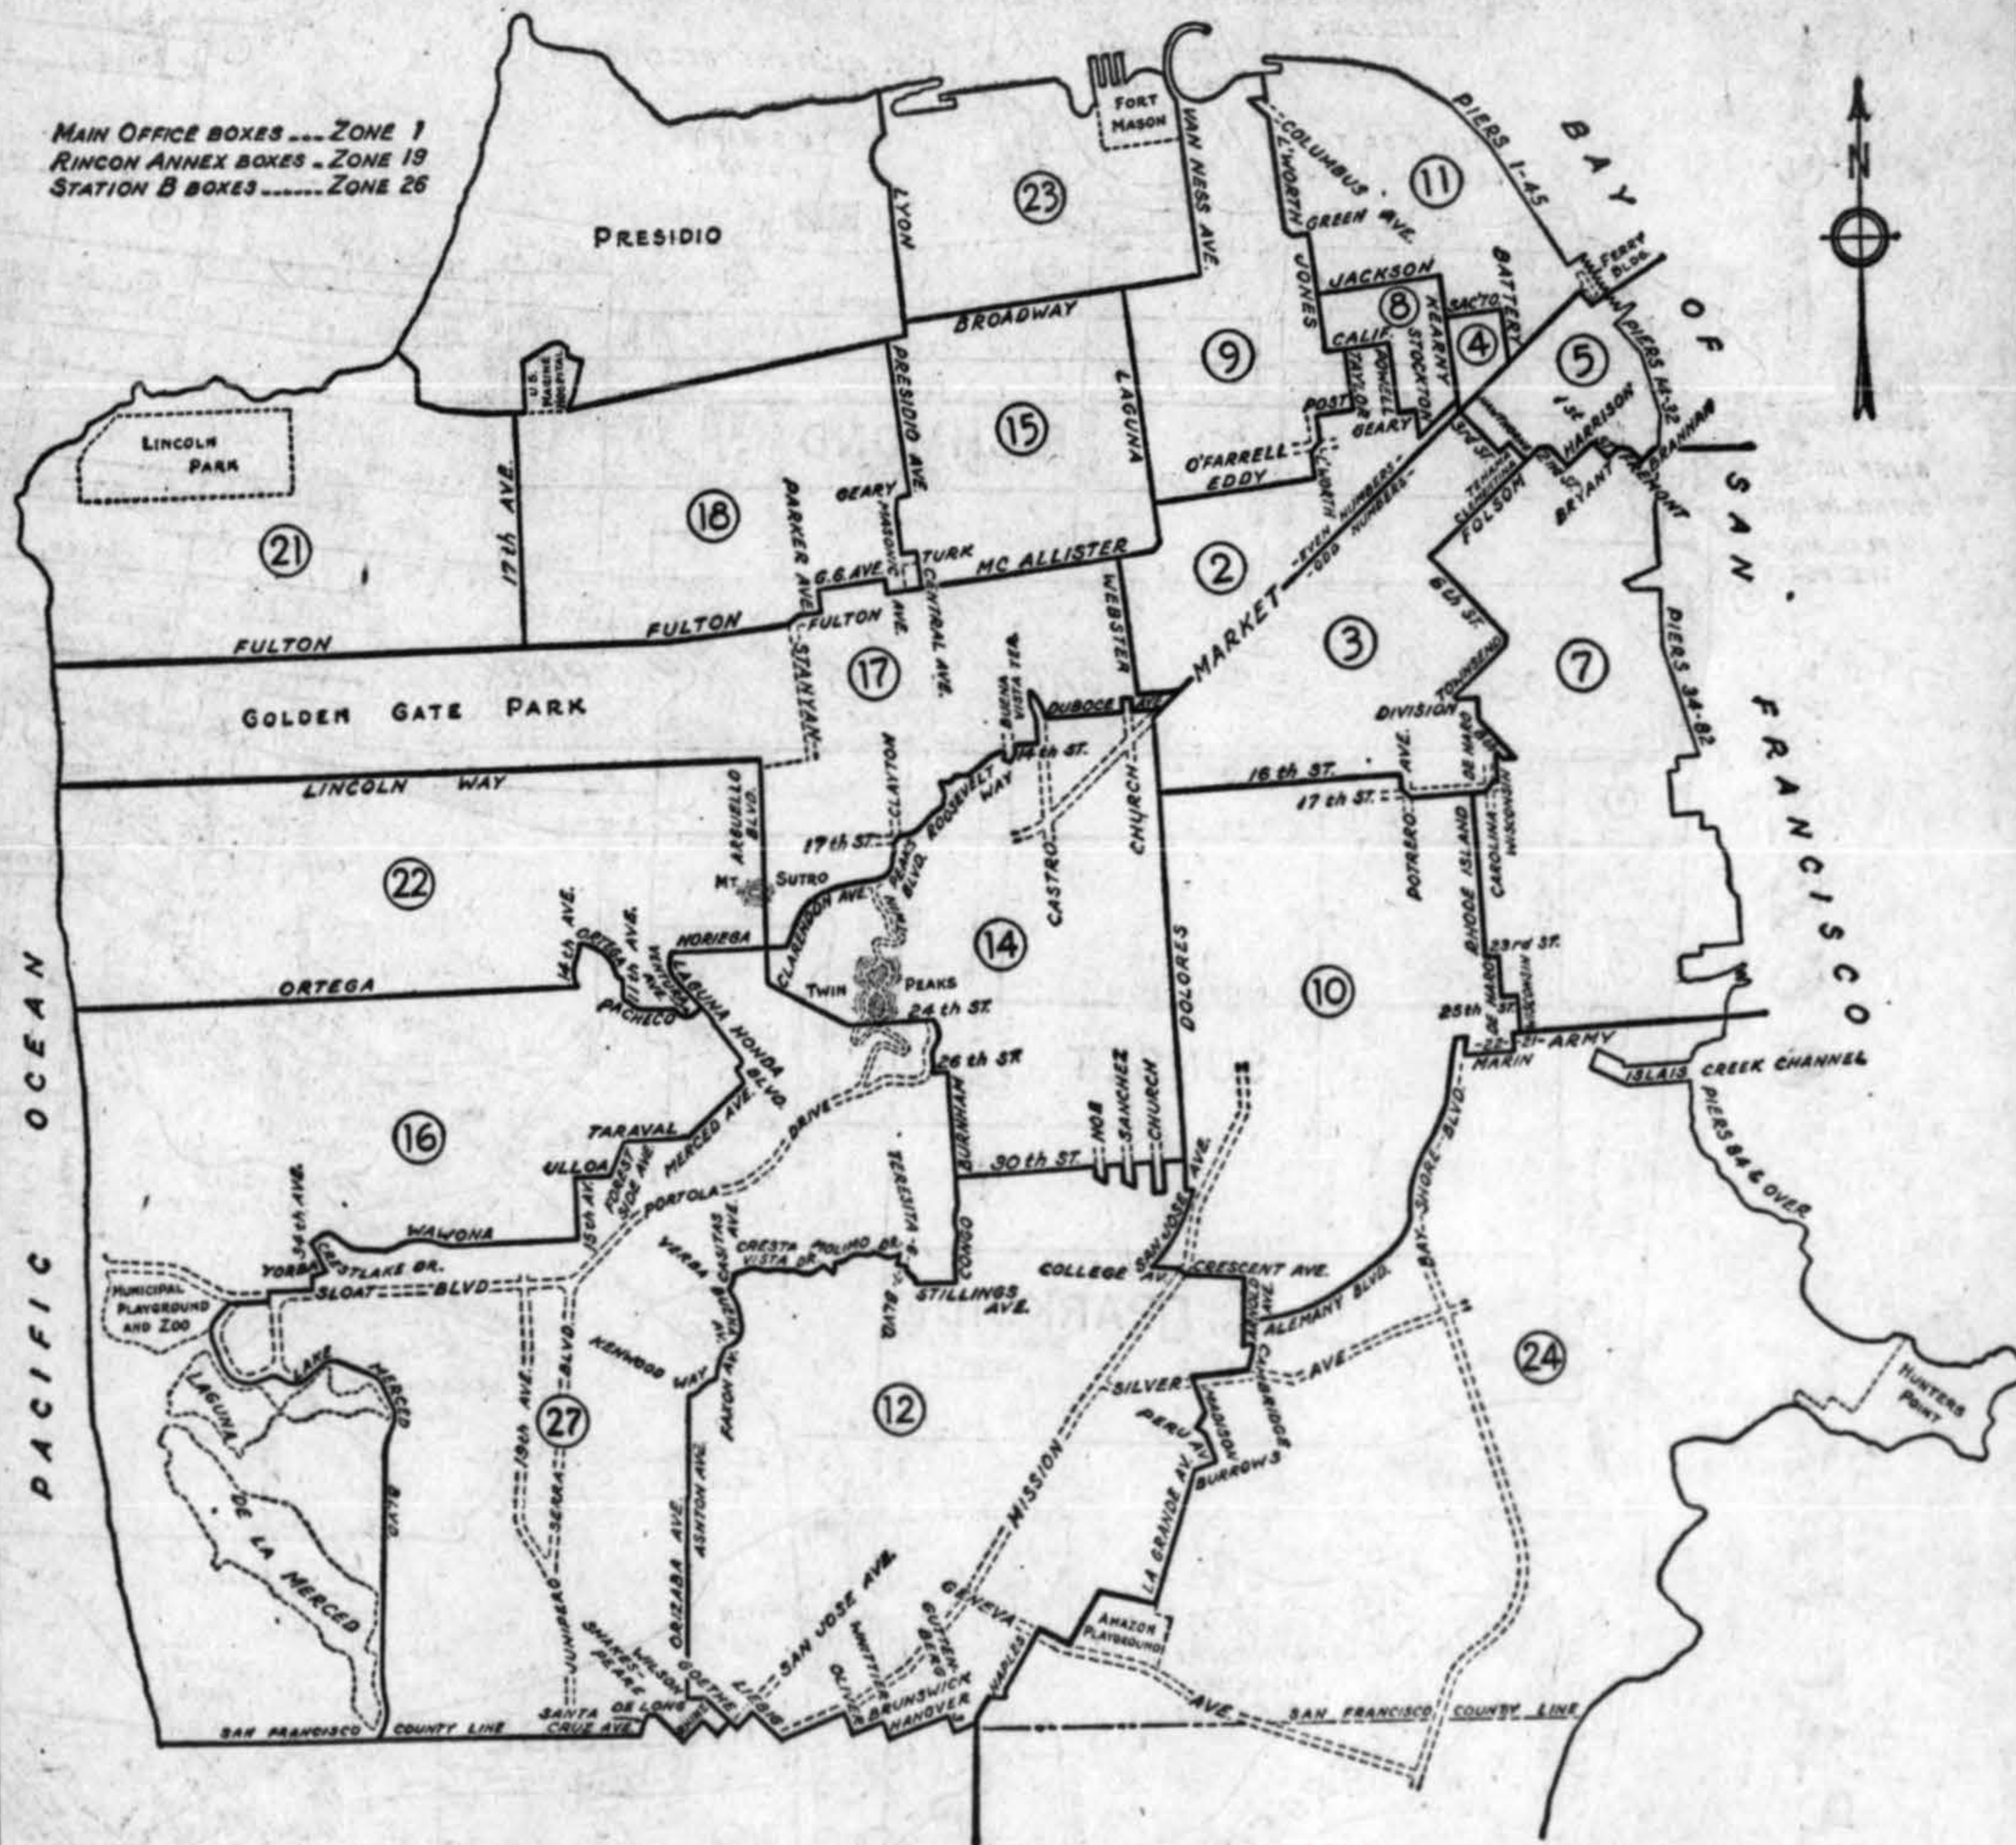

## POSTAL DELIVERY ZONES SAN FRANCISCO

**ALL BOUNDARY STREETS ARE INCLUDED IN THE UNIT  
OF DELIVERY IN WHICH THE STREET NAME APPEARS**

MAIN OFFICE BOXES - ZONE 1  
RINCON ANNEX BOXES - ZONE 19  
STATION B BOXES - ZONE 26