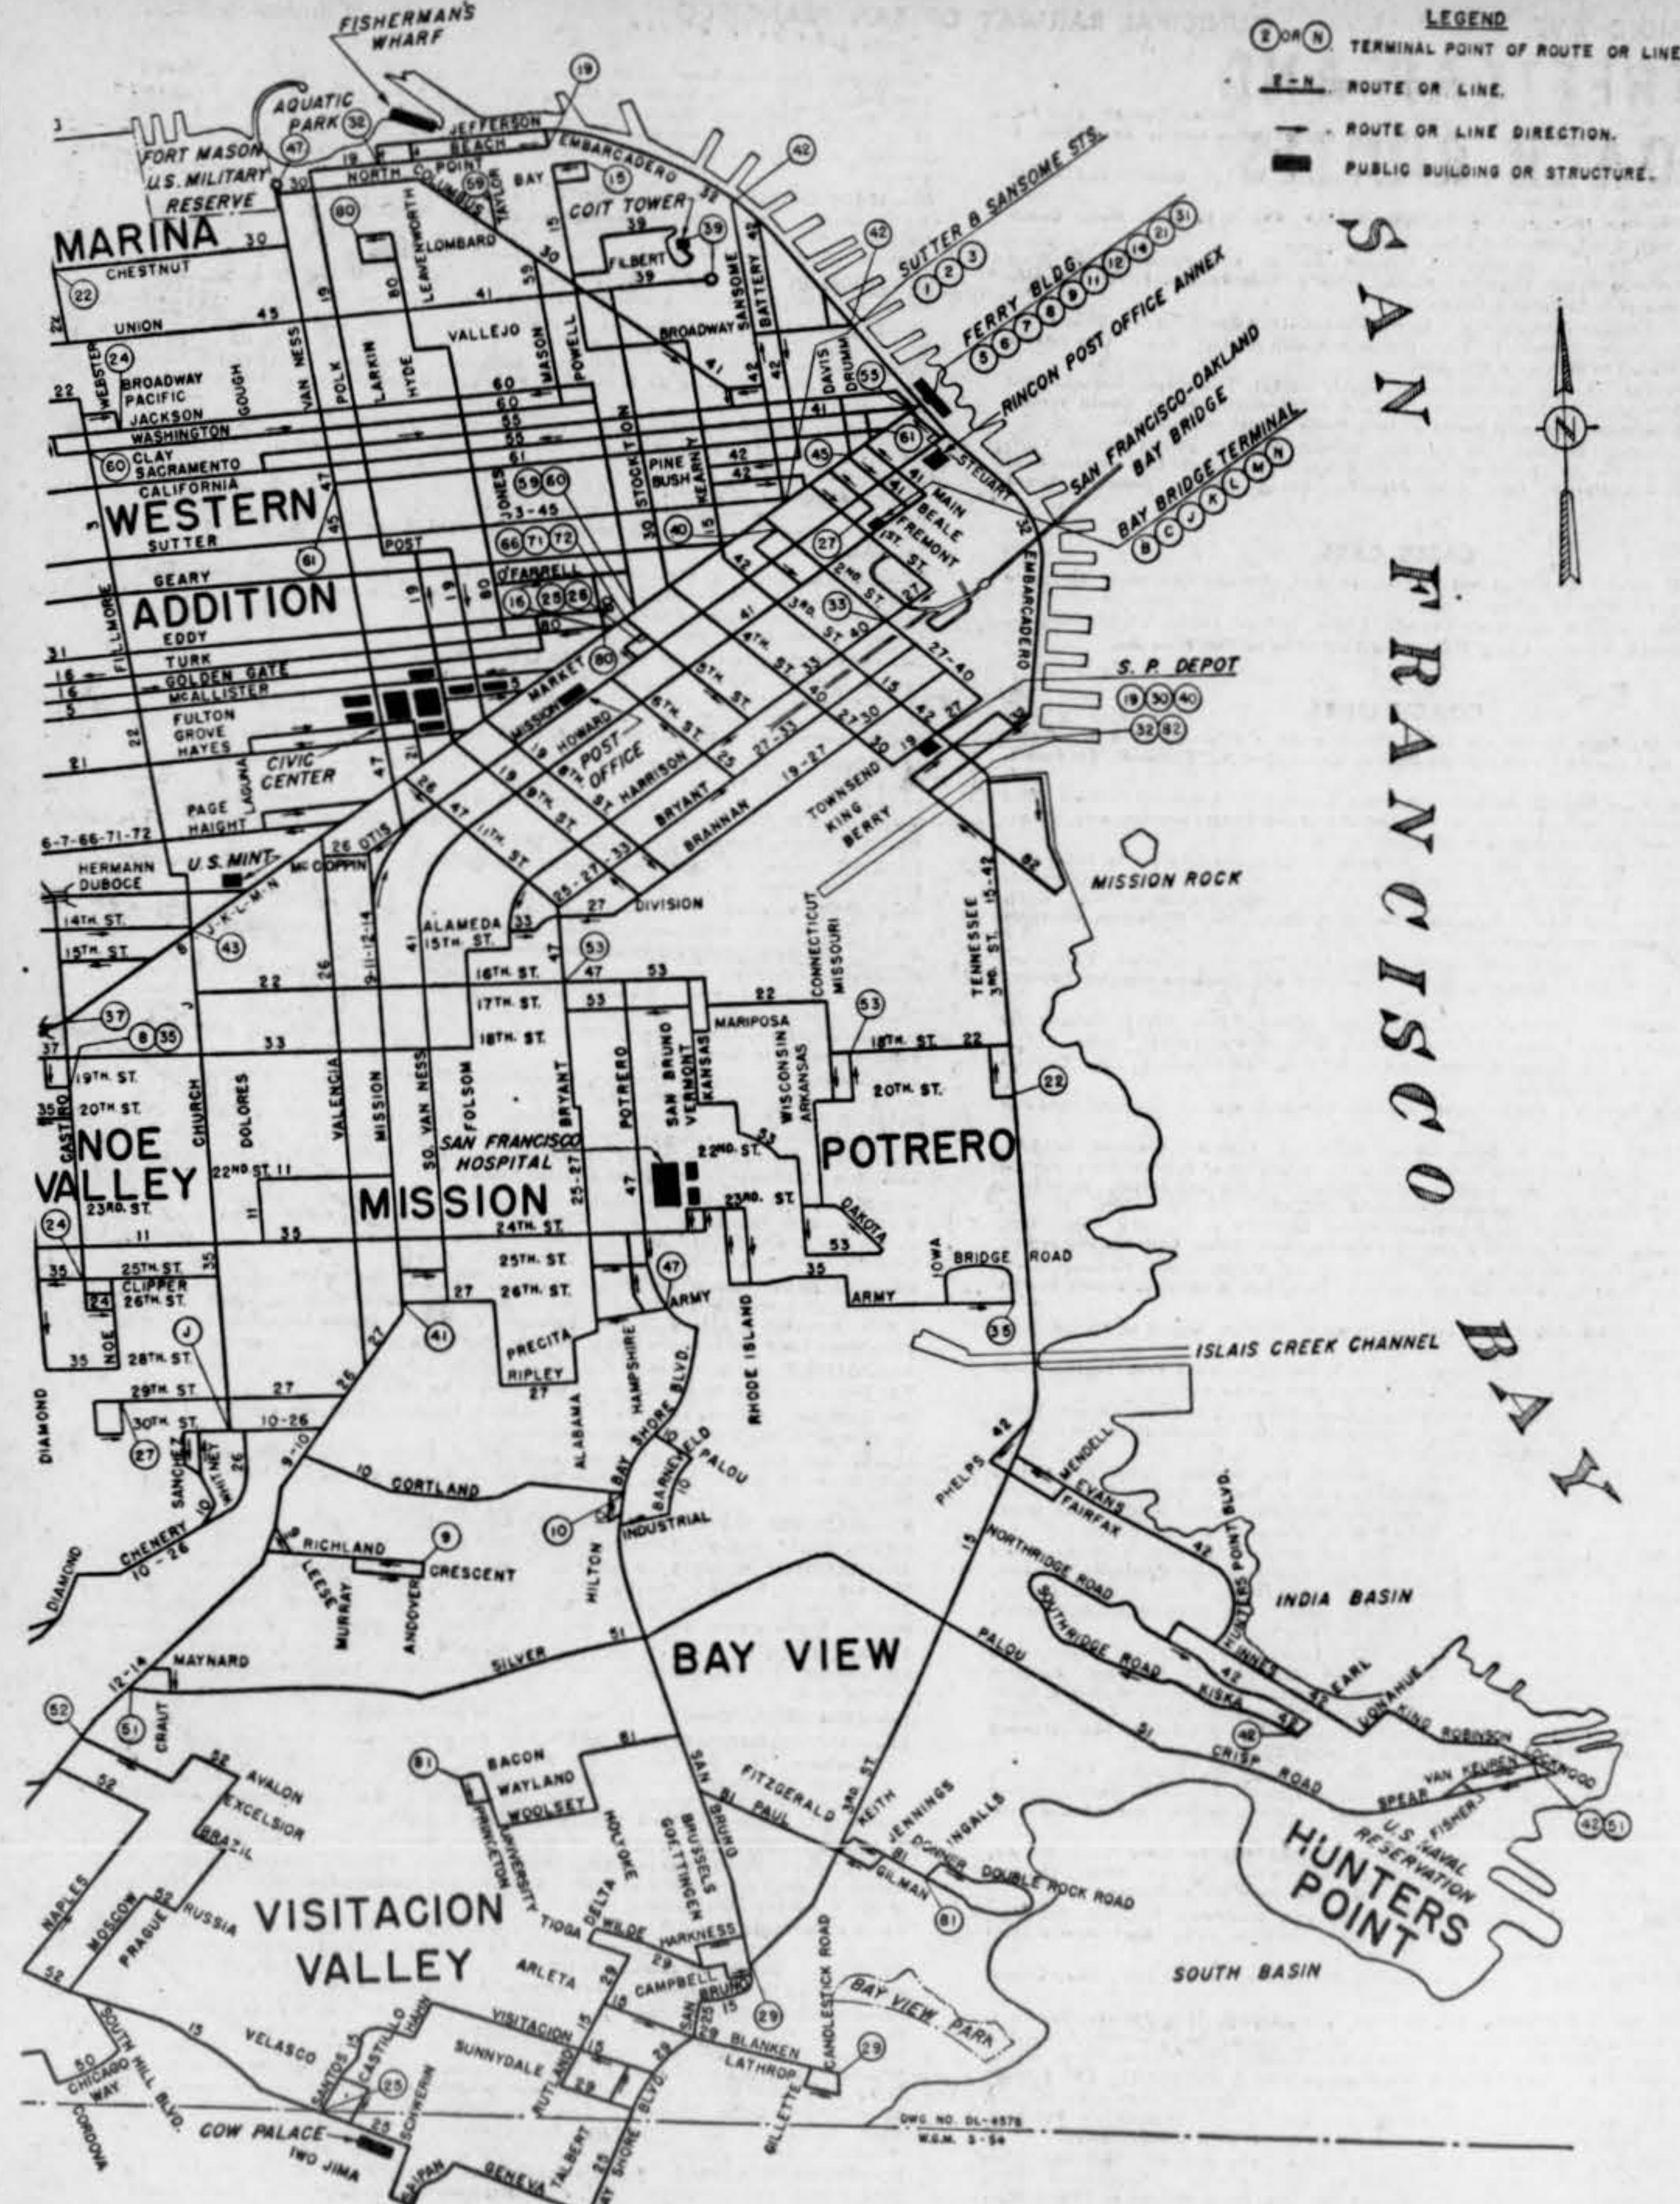

PACIFIC OCEAN

LEGEND
 (C) or (N) TERMINAL POINT OF ROUTE OR LINE.
 — ROUTE OR LINE.
 — ROUTE OR LINE DIRECTION.
 ■ PUBLIC BUILDING OR STRUCTURE.

SAN FRANCISCO

BAY

DALY CITY
 26 TO GEMETERIES
 16 TO BROADMOOR VILLAGE