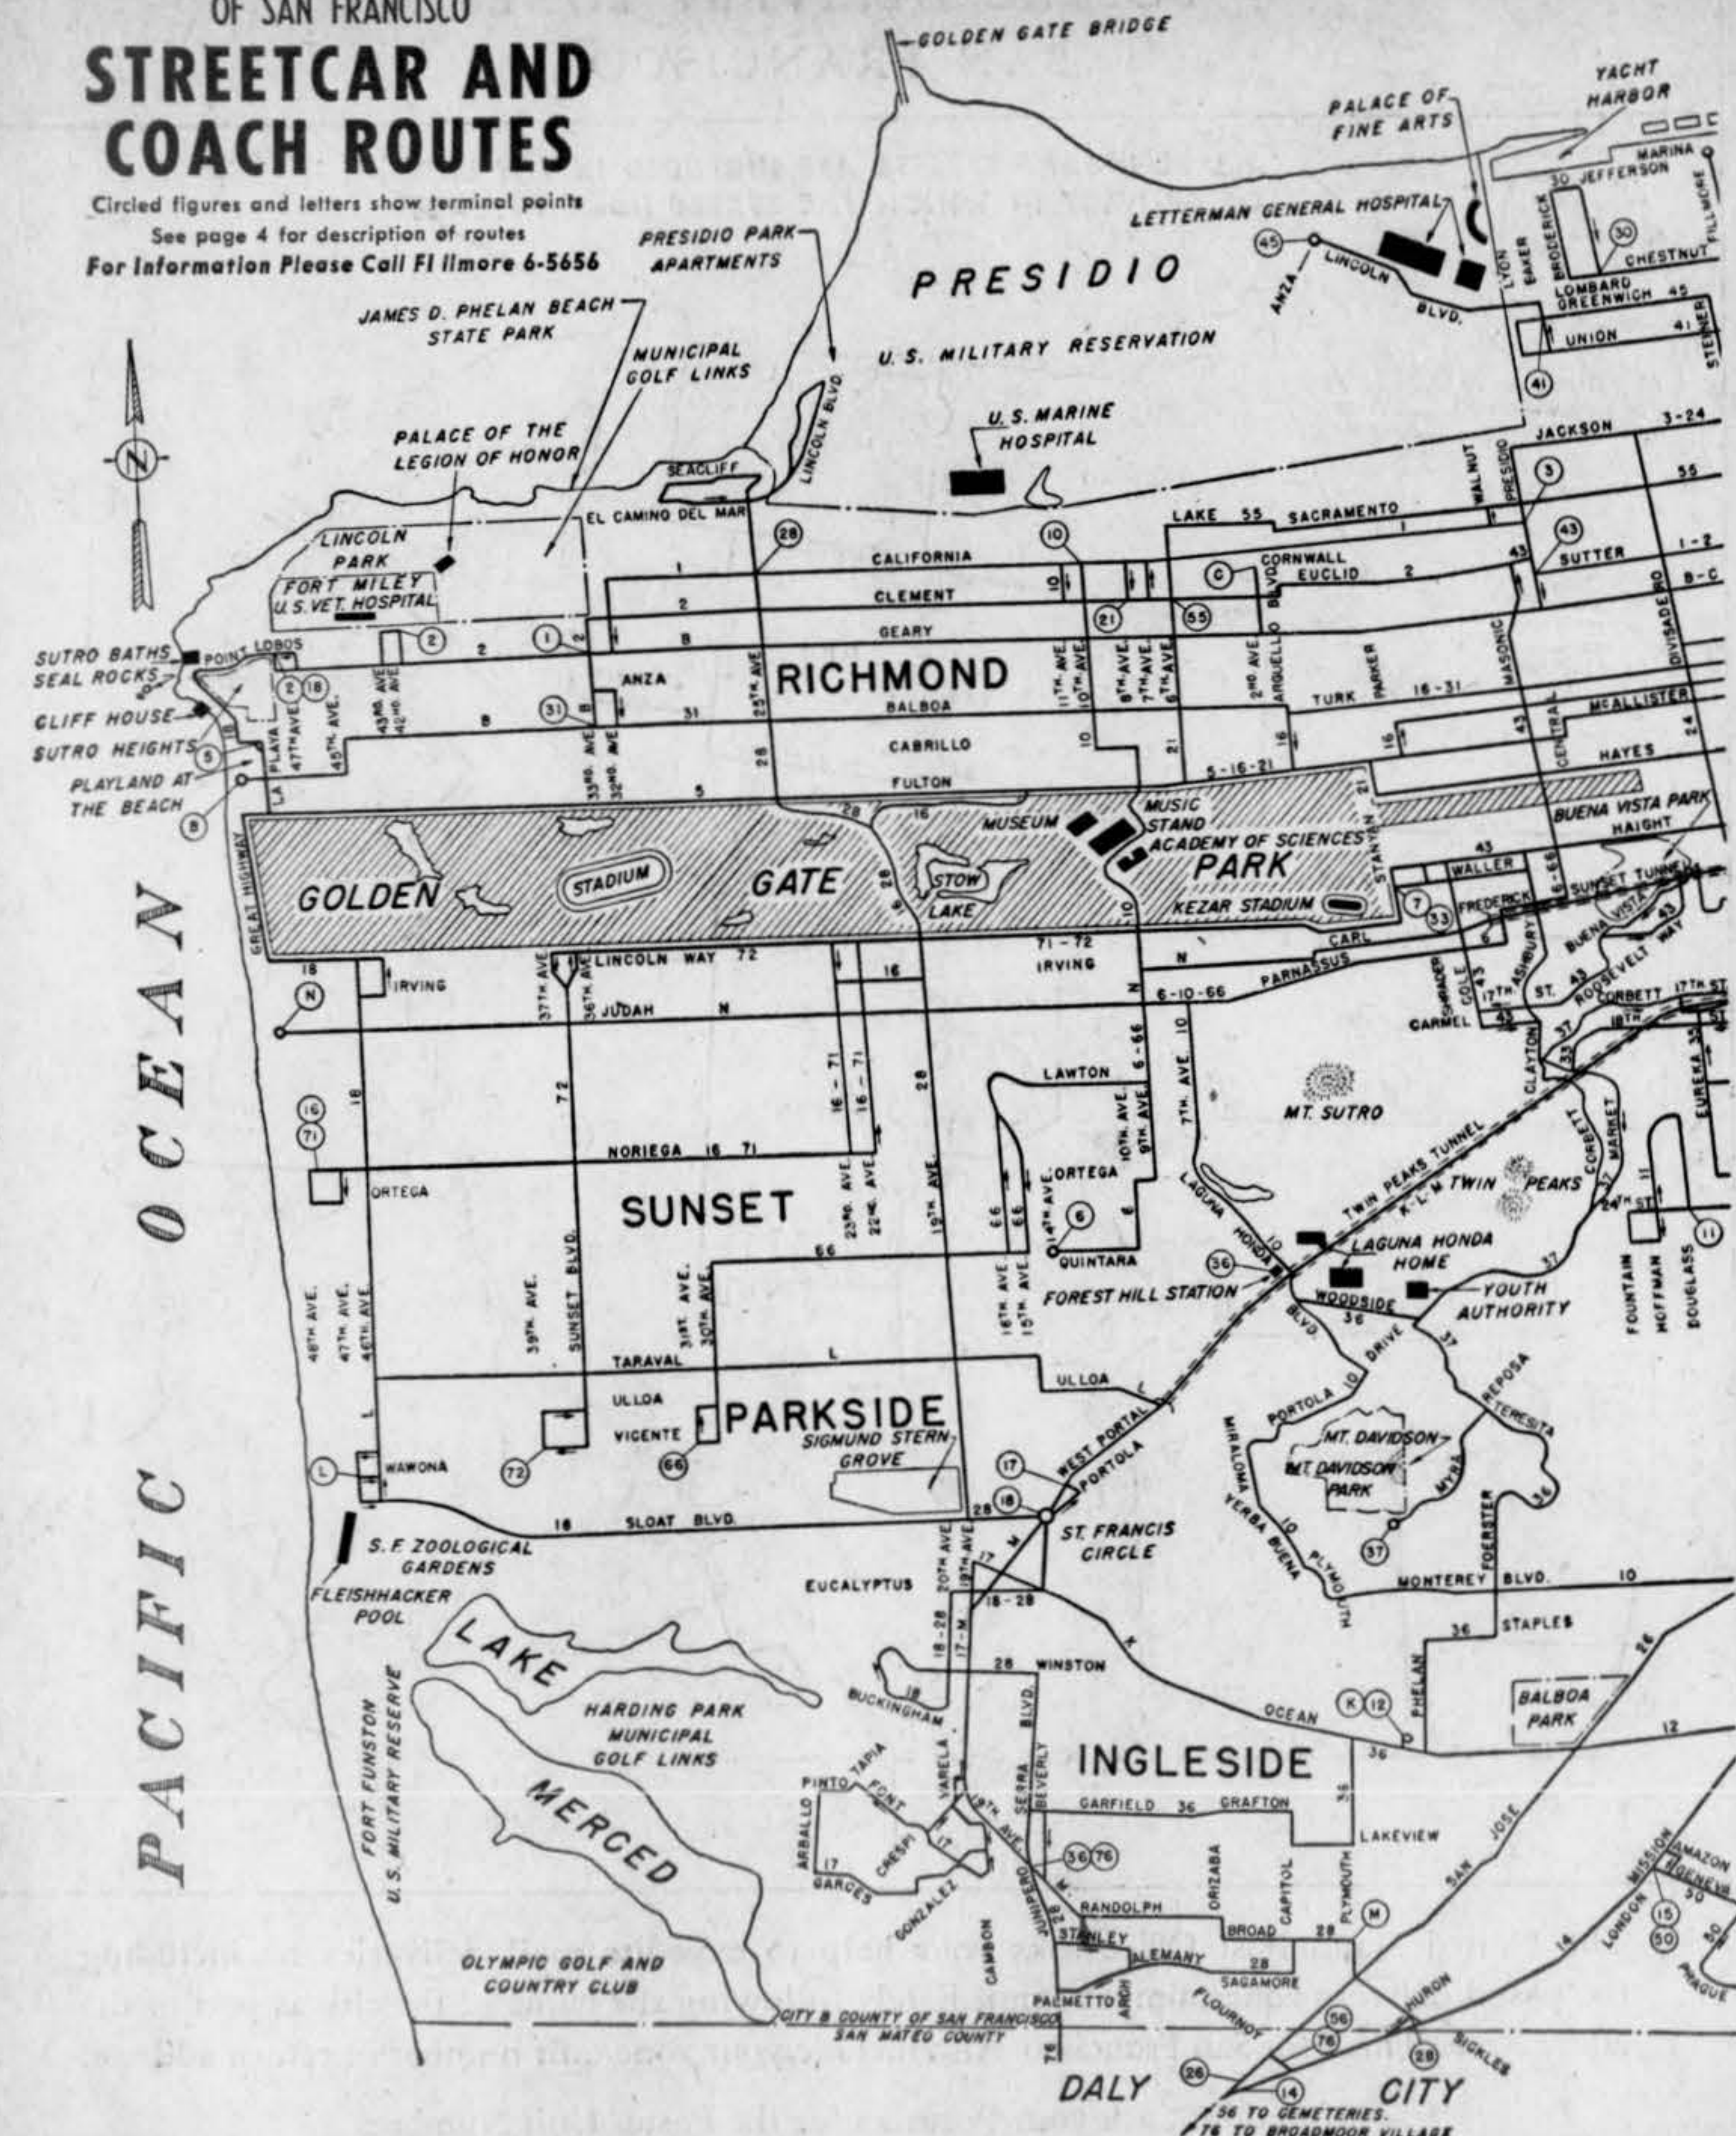

PACIFIC OCEAN

LEGEND
 (C) or (N) TERMINAL POINT OF ROUTE OR LINE.
 — ROUTE OR LINE.
 — ROUTE OR LINE DIRECTION.
 ■ PUBLIC BUILDING OR STRUCTURE.

SAN FRANCISCO

BAY

DALY CITY
 26 TO GEMETERIES
 16 TO BROADMOOR VILLAGE