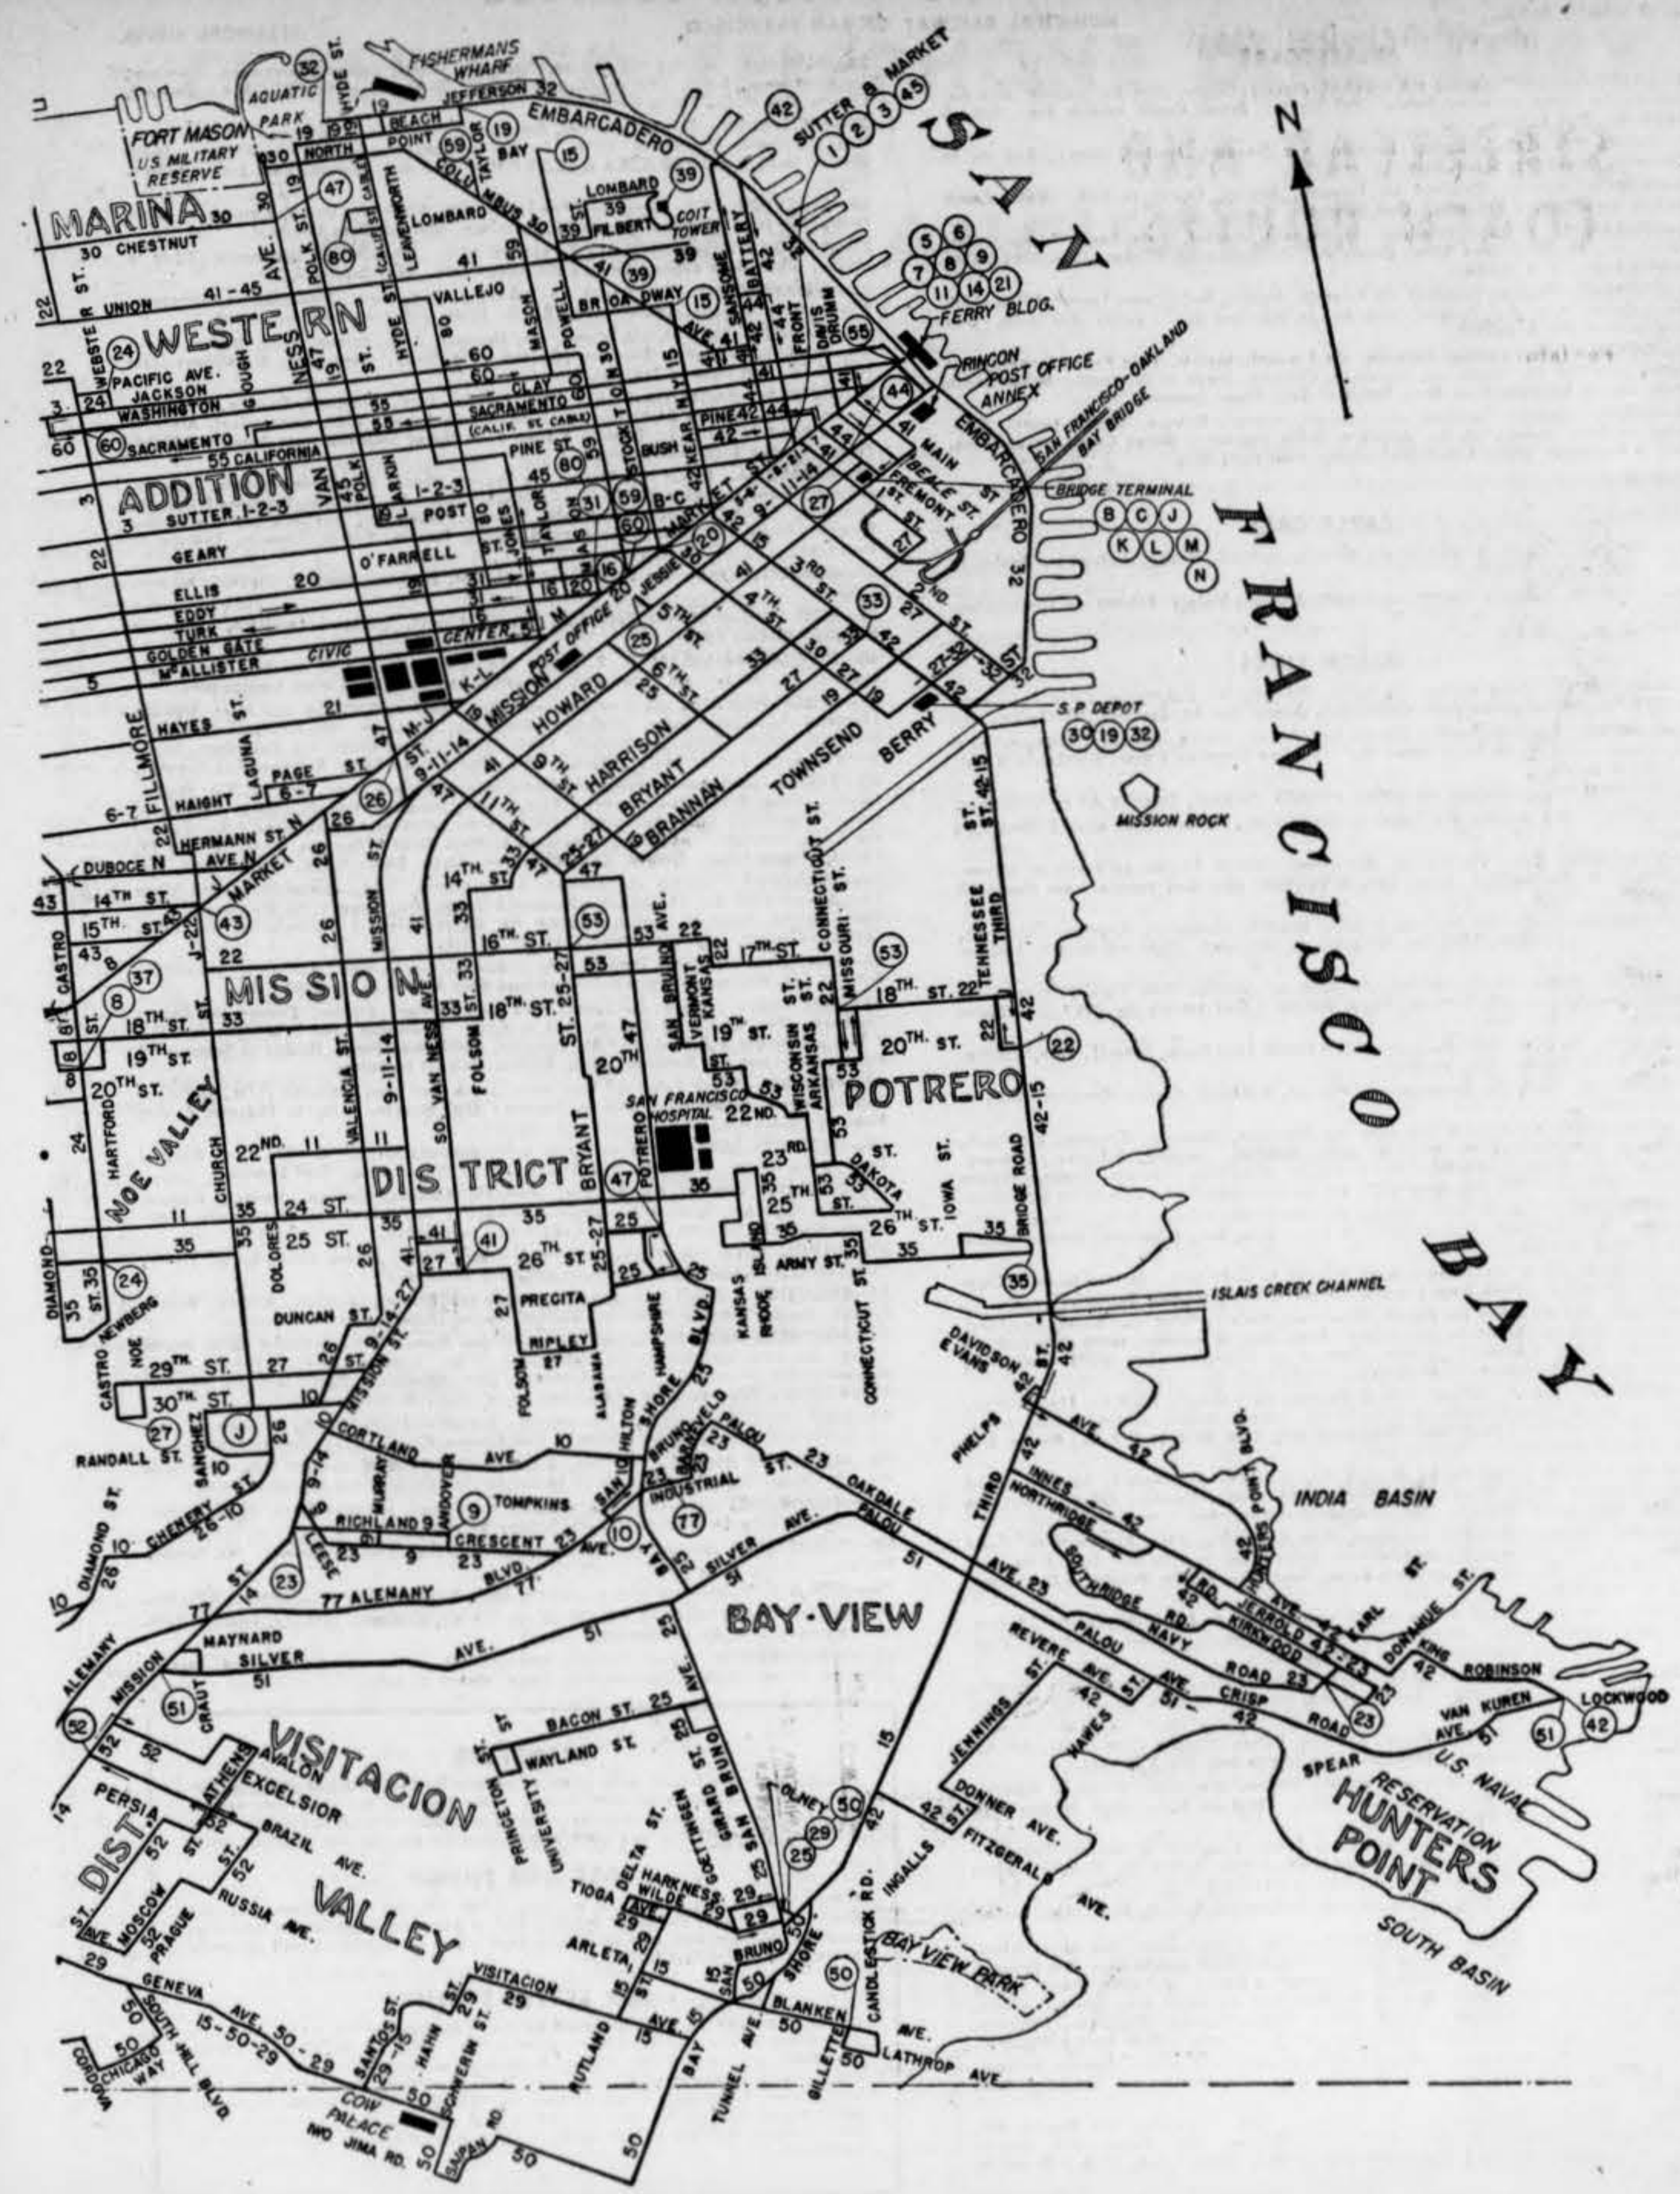

MUNICIPAL RAILWAY OF SAN FRANCISCO STREETCAR AND COACH ROUTES

Circled figures and letters show terminal points
See page 4 for description of routes
For Information Please Call FI 11more 6-5656

PACIFIC OCEAN