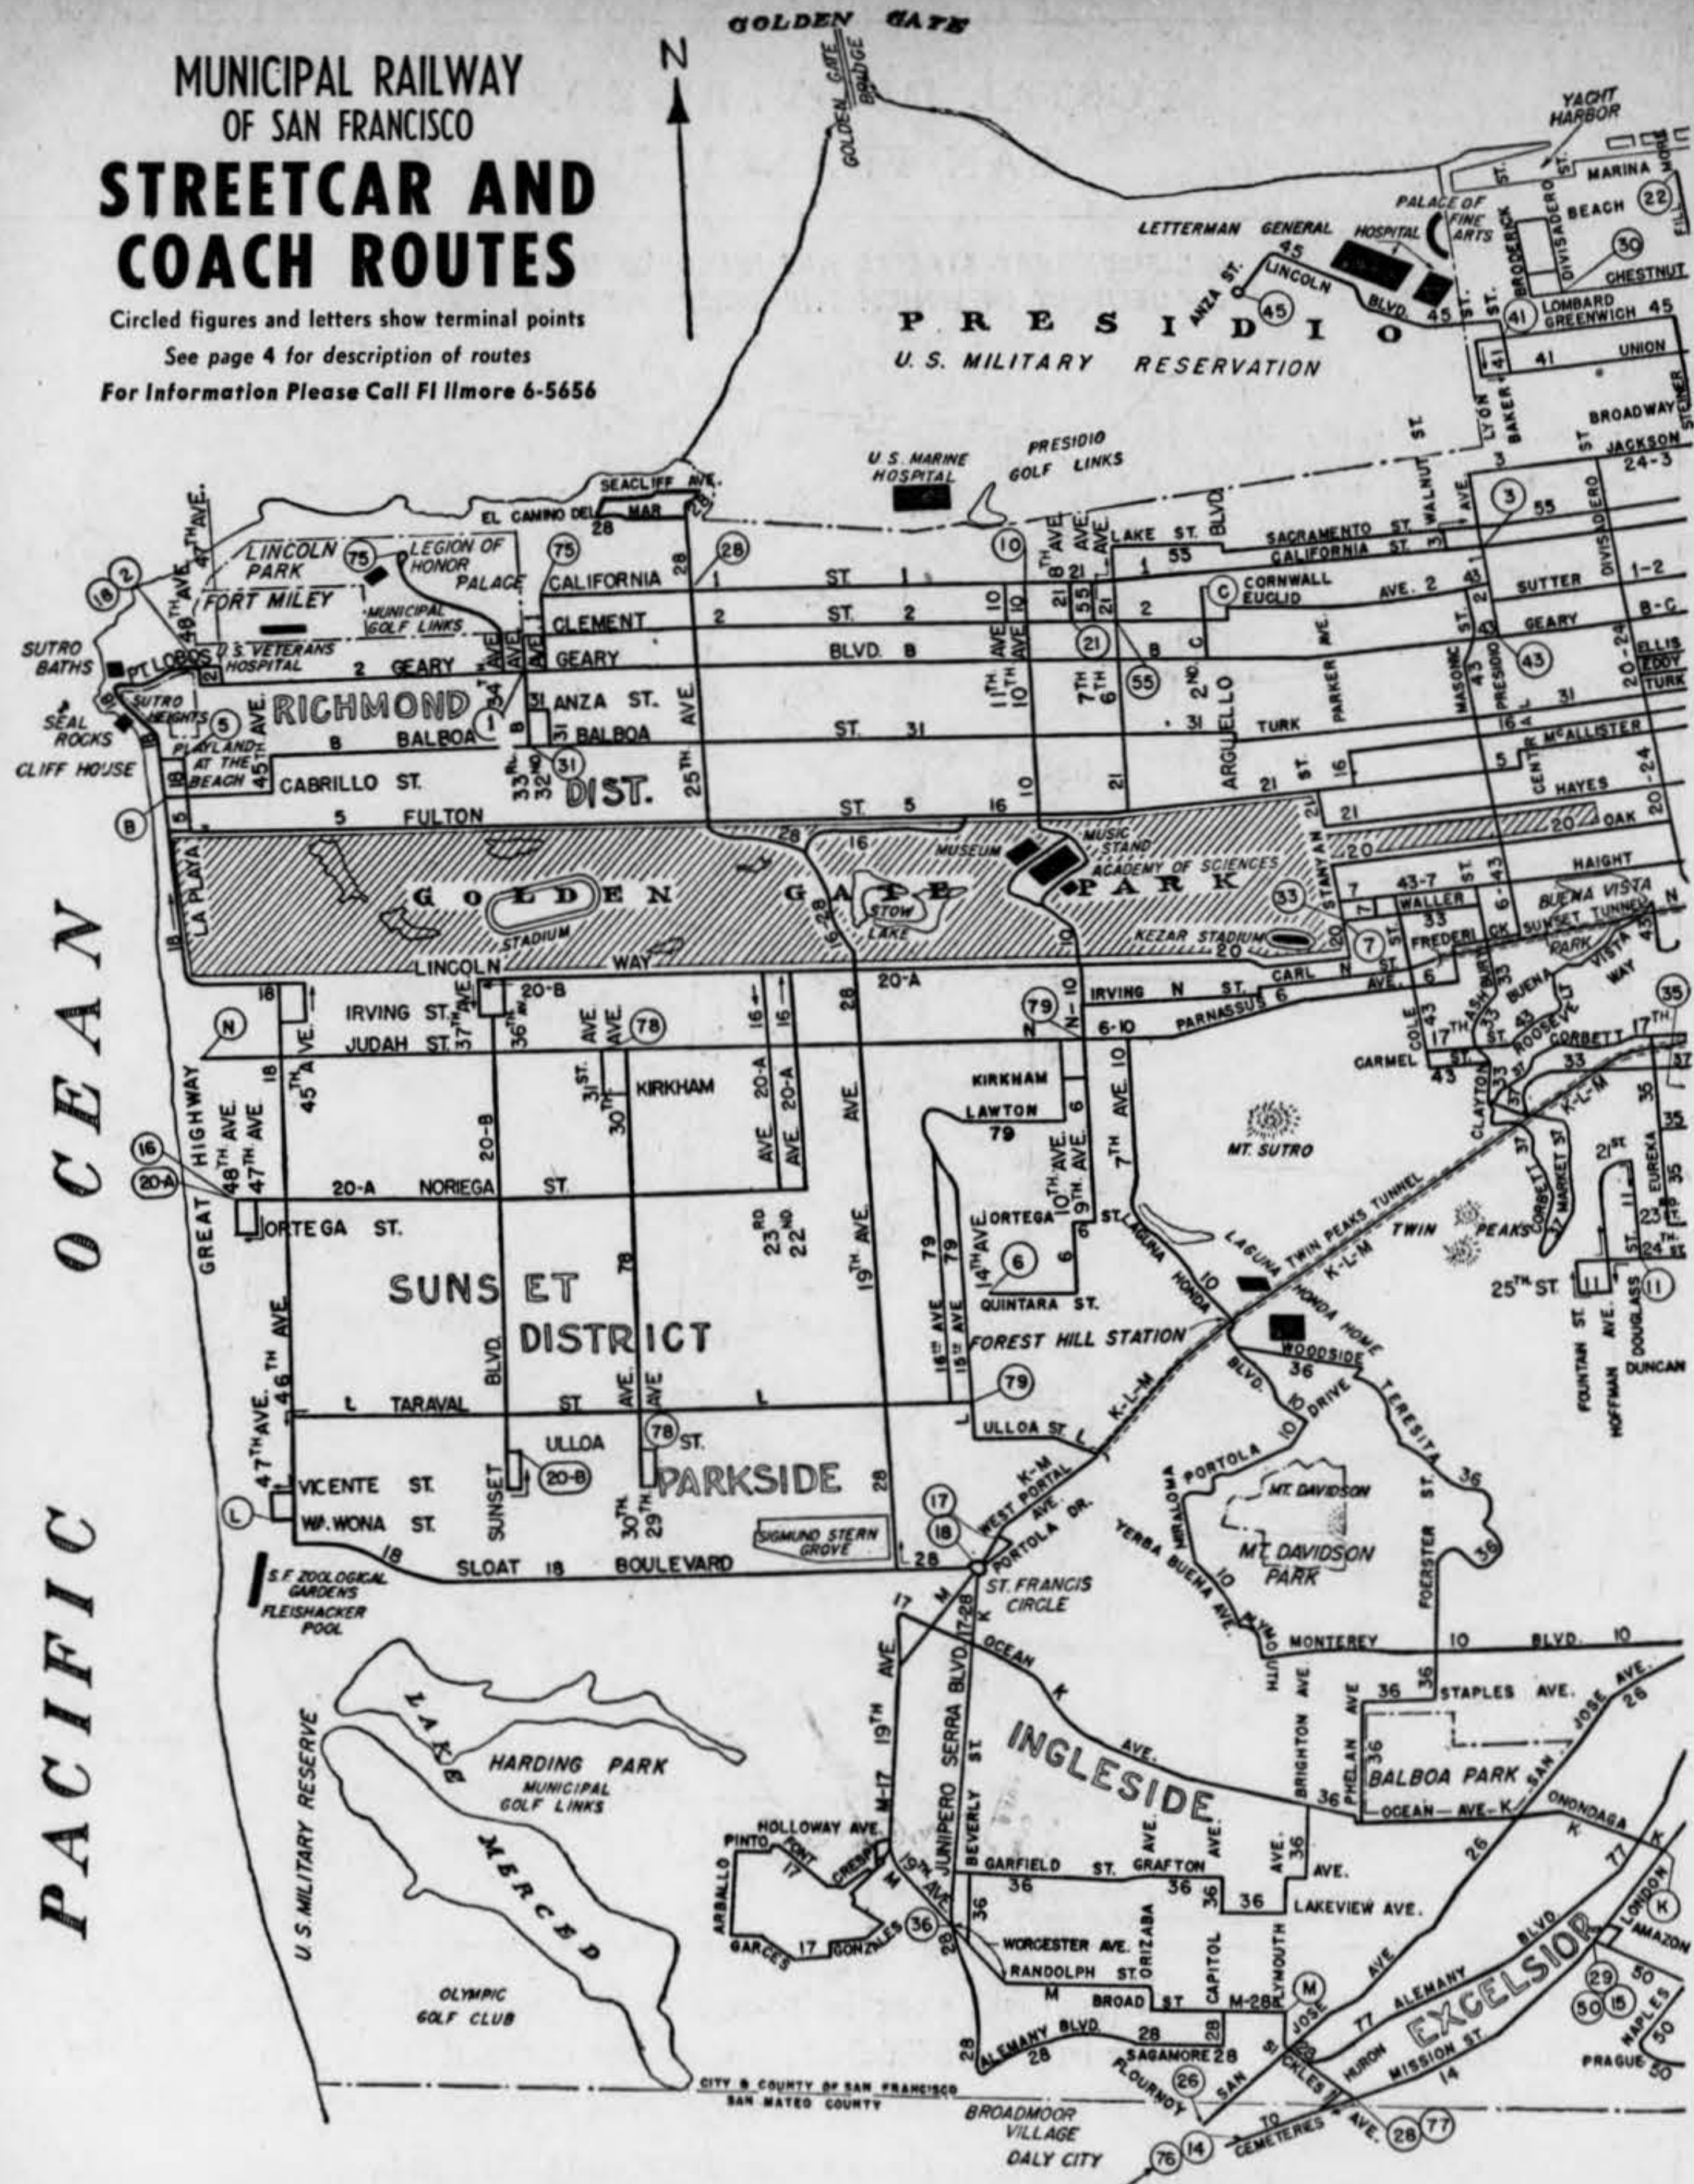

MUNICIPAL RAILWAY OF SAN FRANCISCO STREETCAR AND COACH ROUTES

Circled figures and letters show terminal points
See page 4 for description of routes
For Information Please Call FI 11more 6-5656

PACIFIC OCEAN