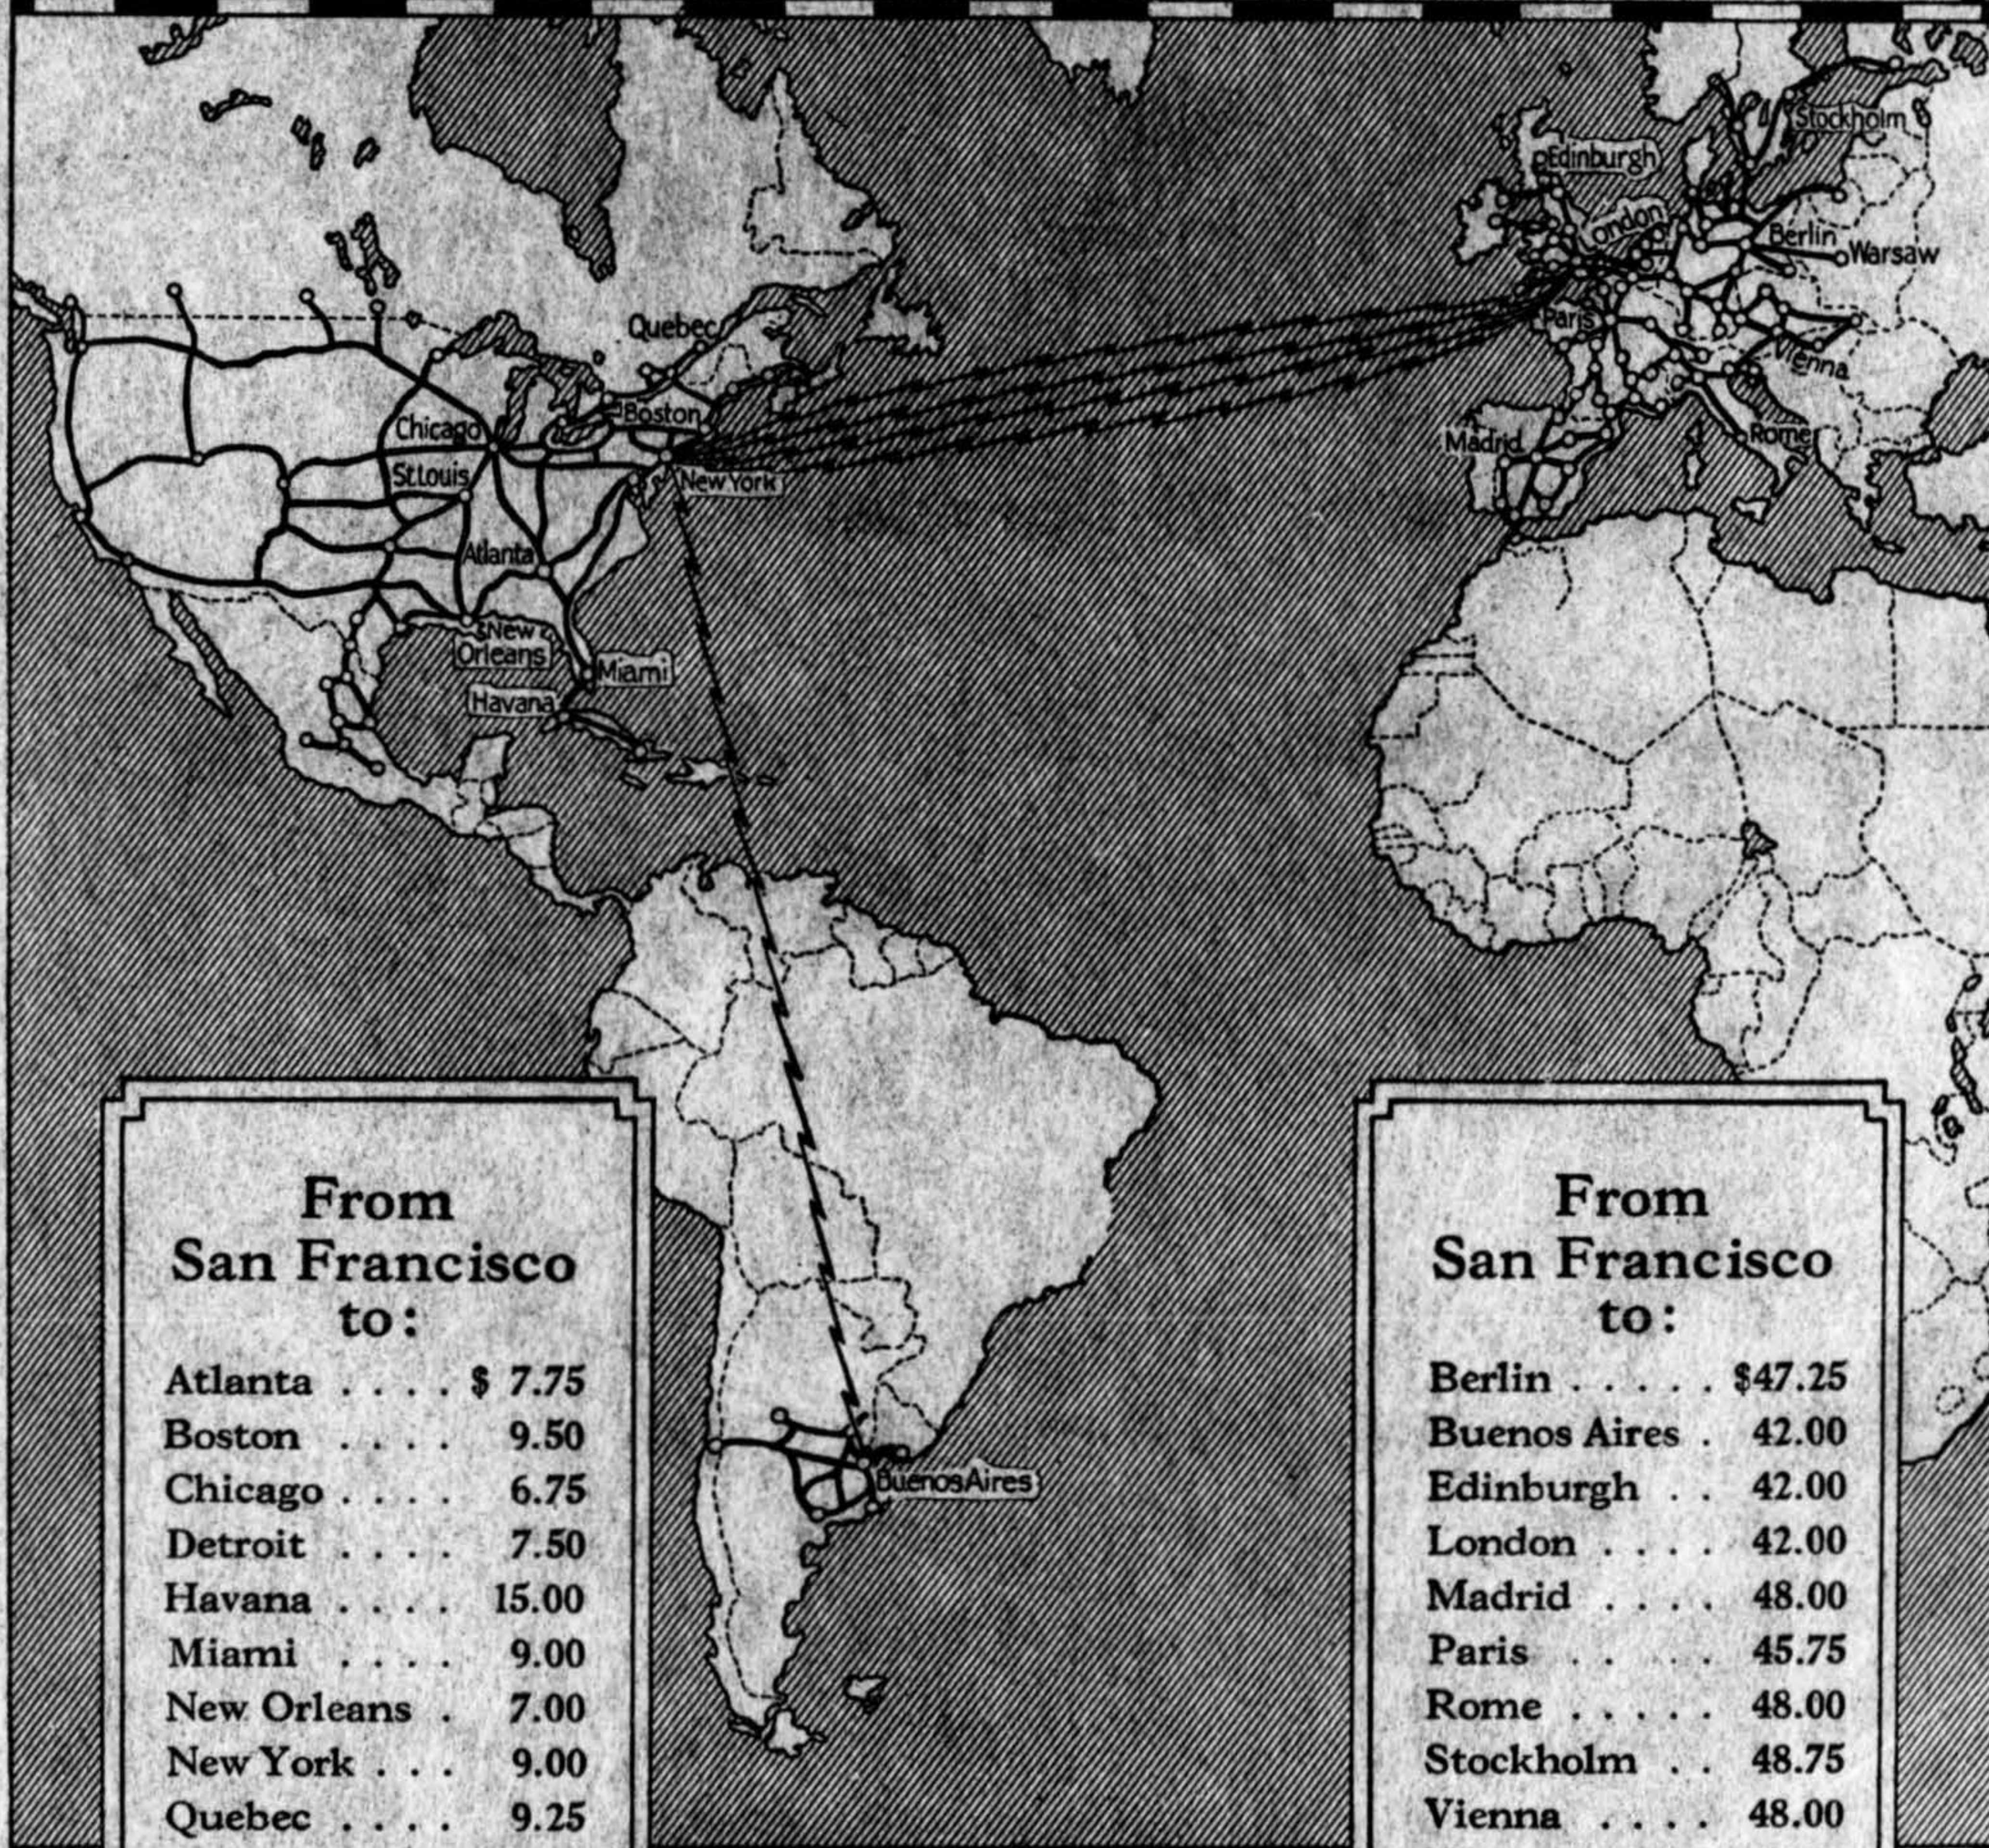

TRANSCONTINENTAL AND INTERNATIONAL RATES TO SOME IMPORTANT CITIES

From San Francisco to:

Atlanta	\$ 7.75
Boston	9.50
Chicago	6.75
Detroit	7.50
Havana	15.00
Miami	9.00
New Orleans	7.00
New York	9.00
Quebec	9.25
St. Louis	6.50

◆
STATION-TO-STATION
DAY RATES

◆
All rates shown are for an
initial period of three
minutes

◆
For other rates see Pages XII and
XIII in the Introductory Section
of this Directory

From San Francisco to:

Berlin	\$47.25
Buenos Aires	42.00
Edinburgh	42.00
London	42.00
Madrid	48.00
Paris	45.75
Rome	48.00
Stockholm	48.75
Vienna	48.00
Warsaw	49.50