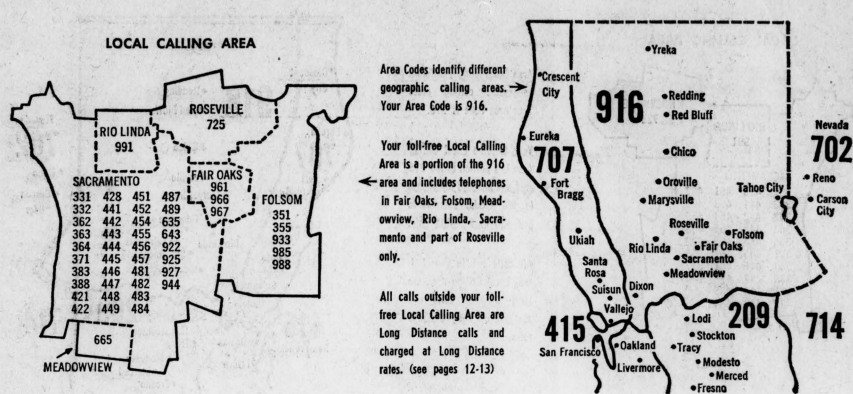

LOCAL CALLS

You can dial calls to telephones with the prefixes shown in the above Local Calling Area map at no extra charge. Just dial the seven digit number.

LONG DISTANCE CALLS

INSIDE 916 Area.....Dial "1" + Telephone Number
OUTSIDE 916 Area.....Dial "1" + Distant Area Code + Telephone Number

WRONG NUMBER

If you reach a wrong number in a city outside your toll-free Local Calling Area— Dial Operator right away and tell her about it. She'll see that you're not charged for the call.

SERVICE CALLS

Information (free call)
Local .....Dial 113
Long Distance
    Inside 916 Area.....Dial Operator
    Outside 916 Area.....Dial "1" + Distant Area Code + 555-1212
Repair Service .....Dial 611
Time (charged as local call).....Dial 767-8900
Operator Assistance .....Dial Operator