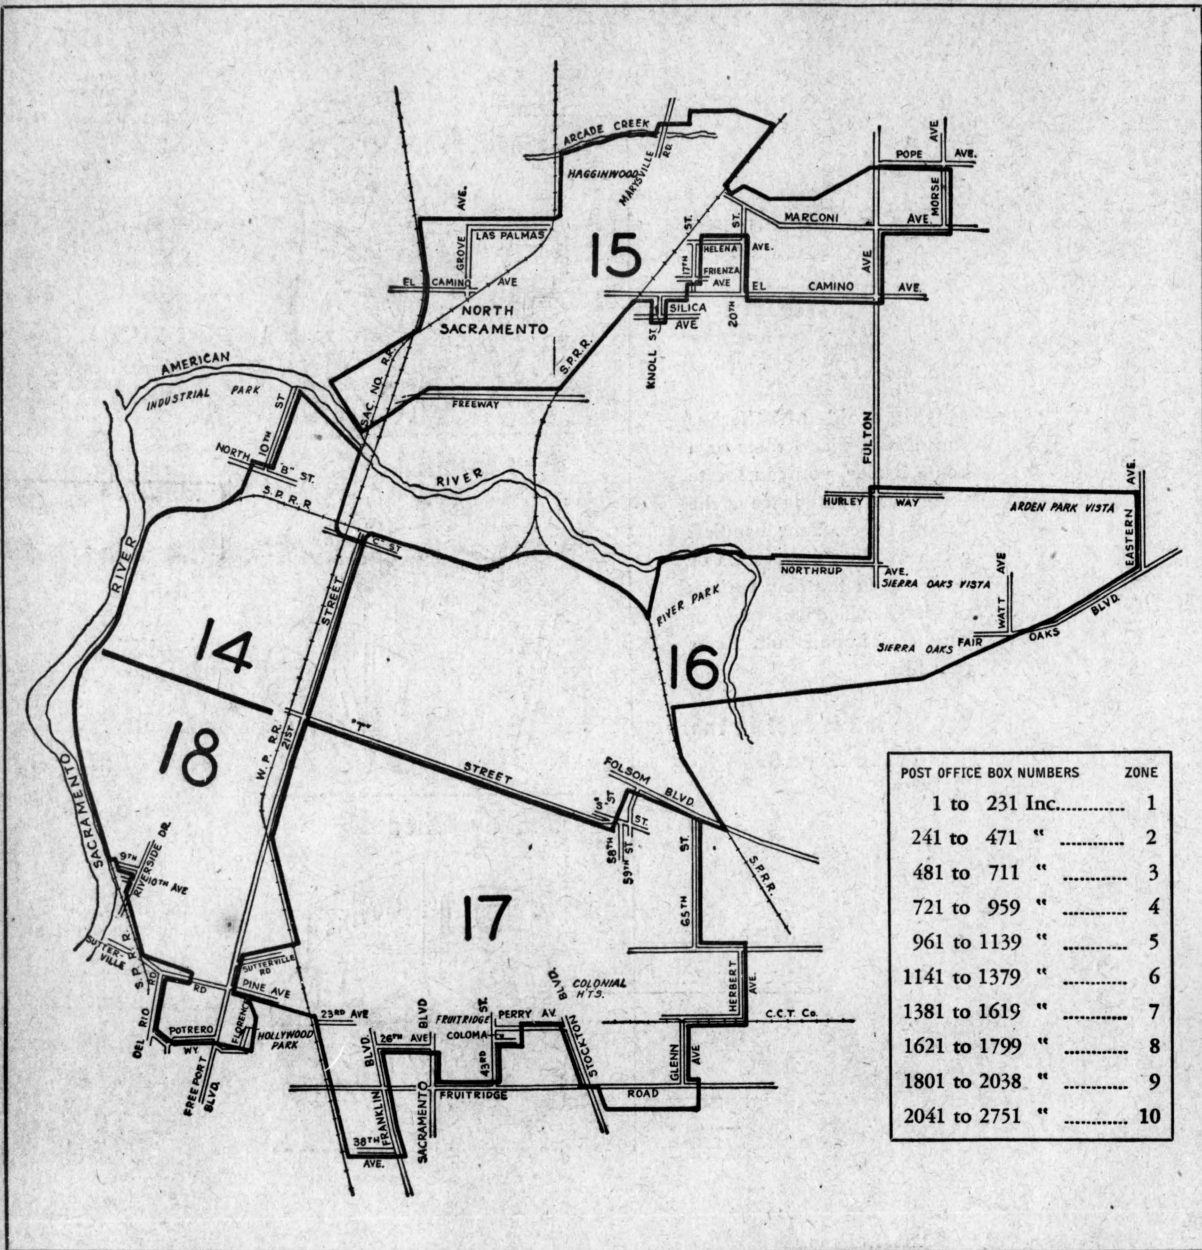

POSTAL DELIVERY ZONES SACRAMENTO

POST OFFICE BOX NUMBERS	ZONE
1 to 231 Inc.....	1
241 to 471 "	2
481 to 711 "	3
721 to 959 "	4
961 to 1139 "	5
1141 to 1379 "	6
1381 to 1619 "	7
1621 to 1799 "	8
1801 to 2038 "	9
2041 to 2751 "	10