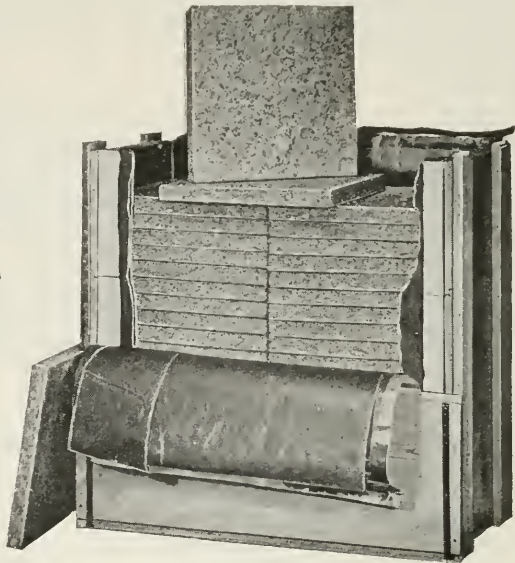

HOPS AND MALT

EXPORT A SPECIALTY
SHIPMENTS IN
RECOMPRESSED BALES,
TIN-LINED CASES OR
PACKAGES, ANY SIZE

PACKING No. 250

Tin-Lined Case of Hops

Gross Weight 435 lbs.
Net Weight 352 lbs.
Measurements 12 cu. ft.
Code Word UTUZK