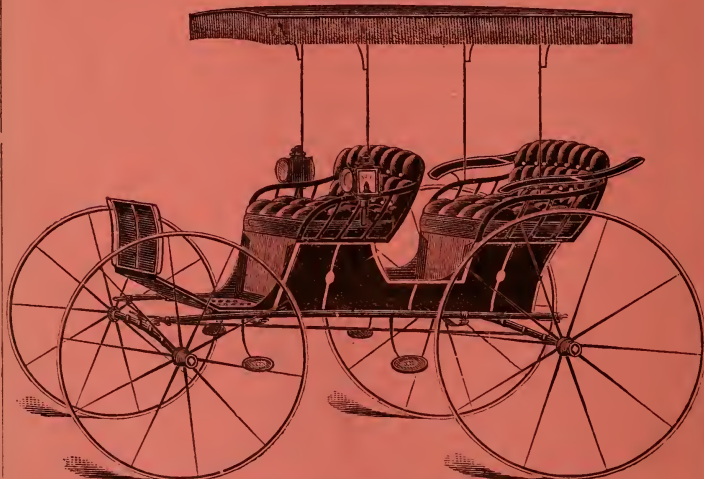

# TRUMAN, HOOKER & CO.

421-427 Market Street, San Francisco.

Piano Box Brewster Windsor Wagon.

**OUR STOCK OF VEHICLES IS SECOND TO NONE.**

We have the **LARGEST AND FINEST CARRIAGE REPOSITORY**  
ON THE PACIFIC COAST.

Panel-Back Slat-Seat Canopy Surrey.

**CARTS IN GREAT VARIETY.**

Ranging in Price from \$25 to \$250.00.

Send for our new Illustrated Catalogue and Prices. Sent Free to any address.

(OVER)