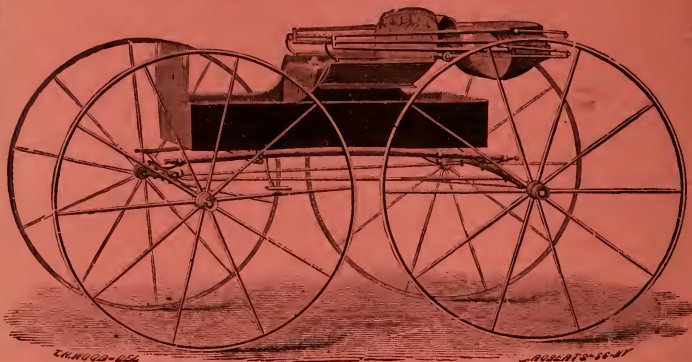

# TRUMAN, HOOKER & CO.

421-427 Market Street, San Francisco.

Piano Box Brewster Windsor Wagon.

**OUR STOCK OF VEHICLES IS SECOND TO NONE.**

We have the **LARGEST AND FINEST CARRIAGE REPOSITORY**  
ON THE PACIFIC COAST.

Panel-Back Slat-Seat Canopy Surrey.

**CARTS IN GREAT VARIETY.**

Ranging in Price from \$25 to \$250.00.

Send for our new Illustrated Catalogue and Prices. Sent Free to any address.

(OVER)