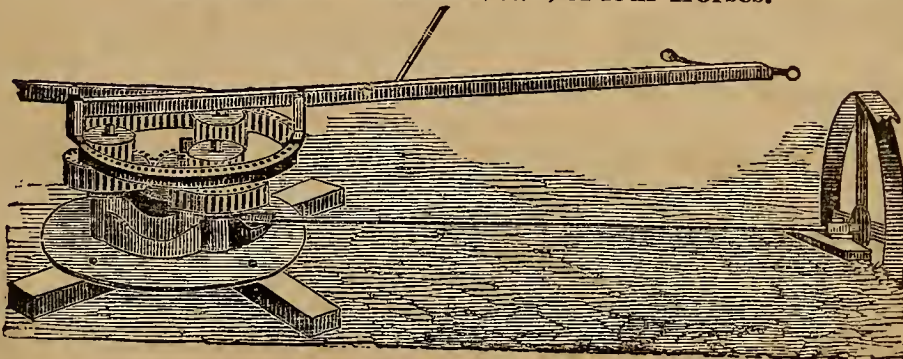

The DAIRY QUEEN, Price \$75.

Designed especially for the use of Dairymen.

The ECONOMY, for one or two Horse

The EAGLE - For one or two Horses.

The MONITOR - For one, two, or four Horses.

Manufacturing Works and Office,
Corner Market and Beale Streets,
SAN FRANCISCO.
W. I. TUSTIN.