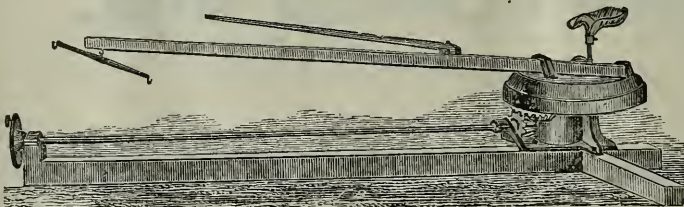

W. I. TUSTIN'S PATENT First Premium Wind-Mills and Horse-Powers.

The Simplicity and Perfection of these Machines is the result of 26 years' experience in California.

THE DAIRY QUEEN.

These Machines are designed for all purposes, such as pumping water for irrigation, Watering Stock, Chopping Feed, Churning, Sawing Wood, Running Machinery, for Manufacturing, Mechanical or other purposes.

Designed especially for the use of Dairymen.

The ECLIPSE, for 1 Horse.

THE ECONOMY, FOR 1 OR 2 HORSES.

The EAGLE, for 1 or 2 Horses.

TANKS, PUMPS, PIPING,
 —AND—
EVERY VARIETY OF MACHINERY AND GOODS
 Connected with this Line of Business, Furnished
 to order, at the Lowest Market Prices.