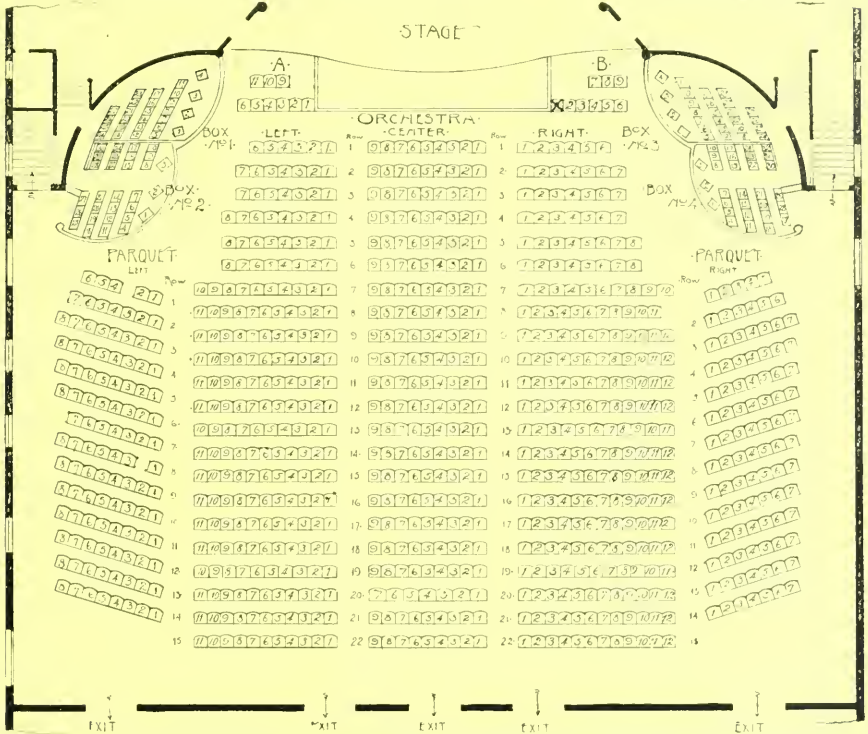

Address RICHARD C. WHITE, St. Ann's Building
Cor. Powell and Eddy, San Francisco

*Miss Lenore White
will be in attendance*

Alhambra Eddy and Jones streets. Finest Vaudeville Theatre in America. Alhambra Theatre Co., Props. Managing Director, Gregory DeKannet. Popular Prices: Reserved Seats, 25c. Opera Chairs and Box Seats, 50c. Belle Eage Boxes, holding six persons, \$4.00. Matinees every Wednesday, Saturday and Sunday, 25c. Children, 20c. Telephone South 435.